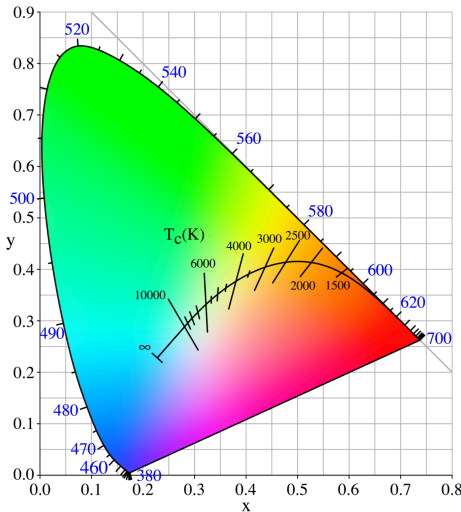

# FSA Certification Requirements

Full Shielding  
(U0)

Correlated Color  
Temperature  
 $\leq 3000$  K

No  
adjustable  
mounting  
hardware

[Home](#) » [Fixture Seal of Approval](#) » [Find Dark Sky Friendly Lighting](#)