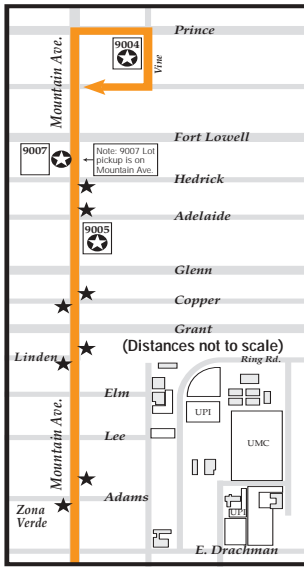

TEAL		
AHS / Nursing	McClelland Hall	Education Building
6:30	6:35	6:39
6:44	6:49	6:53
6:58	7:03	7:07
7:12	7:17	7:21
7:26	7:31	7:38
7:43	7:48	7:52
7:57	8:02	8:06
8:11	8:16	8:20
8:25	8:30	8:37
8:42	8:47	8:51
8:56	9:01	9:05
9:10	9:15	9:19
9:24	9:29	9:36
9:41	9:46	9:50
9:55	10:00	10:04
10:09	10:14	10:18
10:23	10:28	10:35
10:40	10:45	10:49
11:08	11:13	11:17
11:22	11:27	11:34
11:39	11:44	11:48
11:53	11:58	12:02
12:07	12:12	12:16
12:21	12:26	12:33
12:38	12:43	12:47
12:52	12:57	1:01
1:06	1:11	1:15
1:20	1:25	1:32
1:37	1:42	1:46
1:51	1:56	2:00
2:05	2:10	2:14
2:19	2:24	2:31
2:36	2:41	2:45
2:50	2:55	2:59
3:04	3:09	3:13
3:18	3:23	3:30
3:35	3:40	3:44
3:49	3:54	3:58
4:03	4:08	4:12
4:17	4:22	4:29
4:34	4:39	4:43
4:48	4:53	4:57
5:02	5:07	5:11
5:16	5:21	5:28
5:33	5:38	5:42
5:47	5:52	5:56
6:01	6:06	6:10
6:15	6:20	6:27

ORANGE			
9004 Lot	9007 Lot	9005 Lot	Education Building
6:35	6:39	6:41	6:53
7:07	7:11	7:13	7:28
7:28	7:32	7:34	7:46
7:42	7:46	7:48	8:00
8:00	8:04	8:06	8:21
8:14	8:18	8:20	8:35
8:35	8:39	8:41	8:53
8:49	8:53	8:55	9:07
9:07	9:11	9:13	9:28
9:21	9:25	9:27	9:42
9:42	9:46	9:48	10:00
9:56	10:00	10:02	10:14
10:14	10:18	10:20	10:35
10:28	10:32	10:34	10:49
10:49	10:53	10:55	11:07
11:03	11:07	11:09	11:21
11:21	11:25	11:27	11:42
11:35	11:39	11:41	11:56
11:56	12:00	12:02	12:14
12:10	12:14	12:16	12:28
12:28	12:32	12:34	12:48
12:42	12:46	12:48	1:03
1:03			

THE UNIVERSITY OF ARIZONA Shuttle Service Guide

2003-2004

LEGEND

- Timed Shuttle Stop
- Regular Shuttle Stop
- Orange Route
- Teal Route
- Yellow Route
- Mauve Route
- Copper Route
- Purple Route
- U.S.A. Route