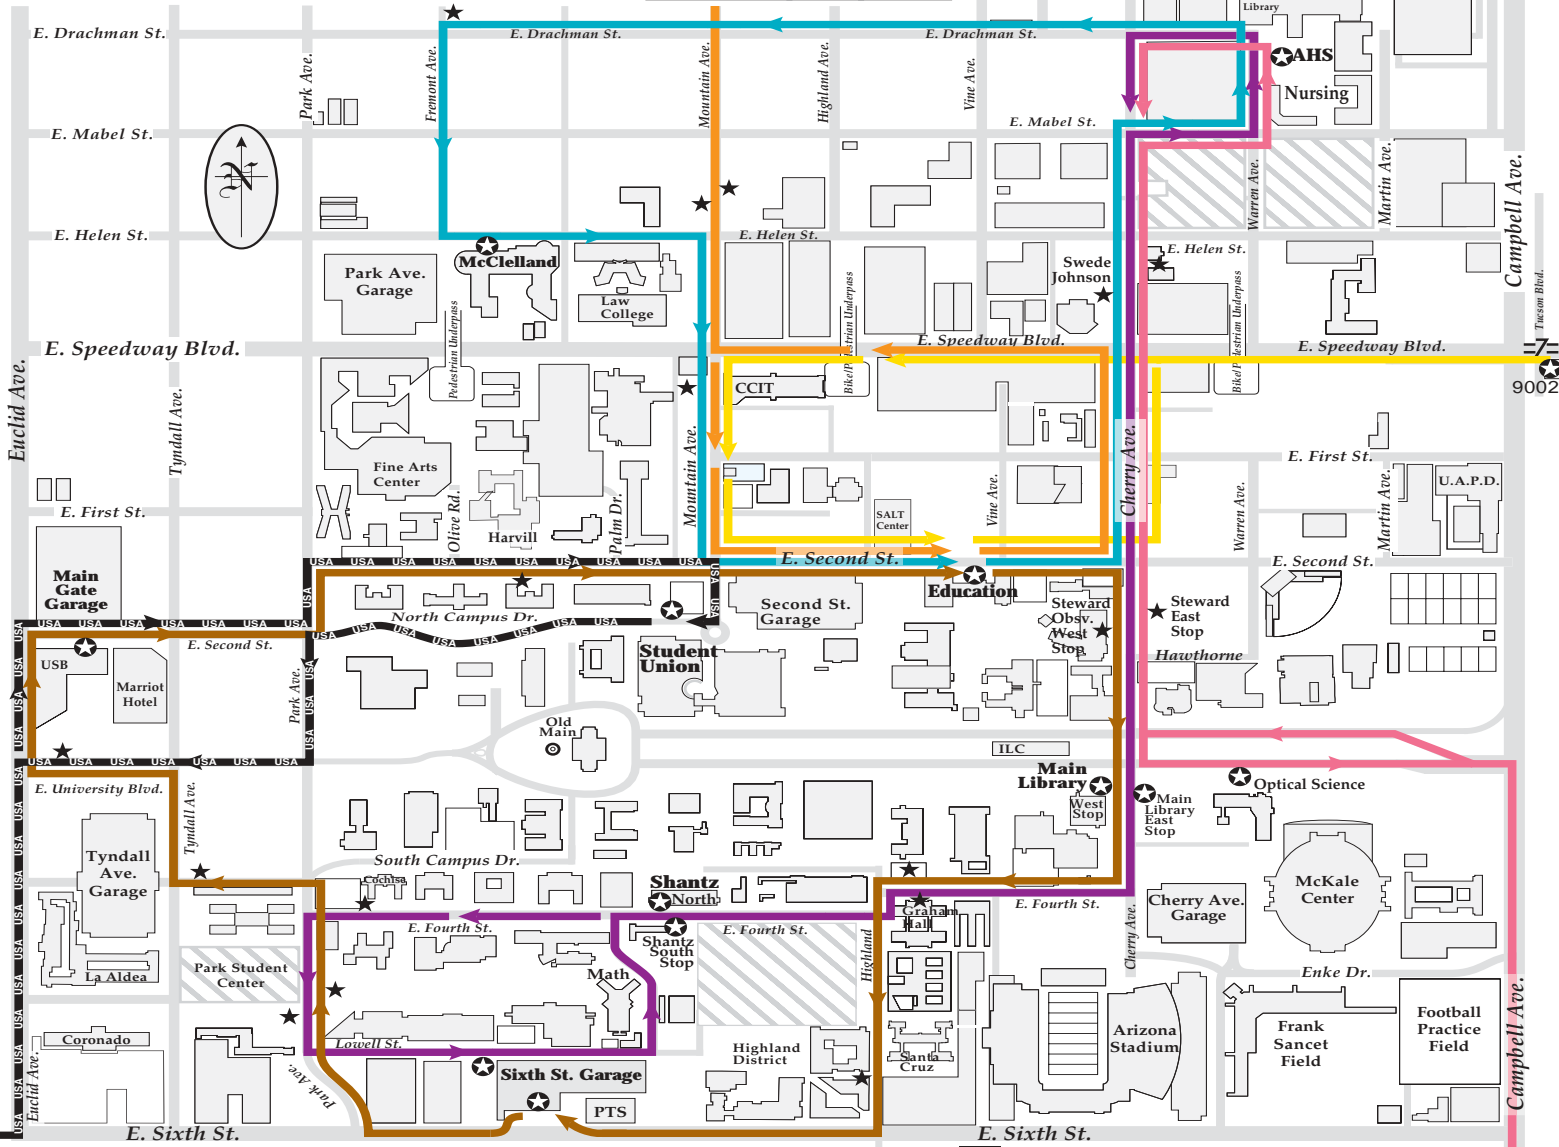

THE UNIVERSITY OF ARIZONA Shuttle Service Guide

2003-2004

LEGEND

- Timed Shuttle Stop
- Regular Shuttle Stop
- Orange Route
- Teal Route
- Yellow Route
- Mauve Route
- Copper Route
- Purple Route
- U.S.A. Route

Park Once, Ride Free!