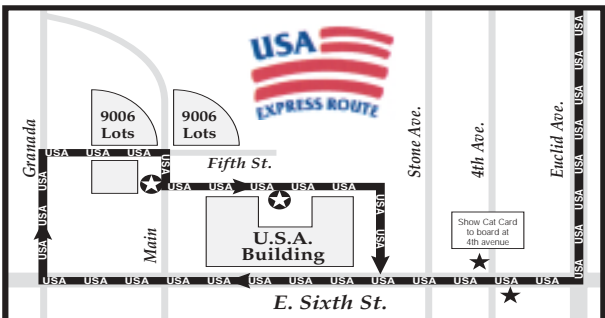

ORANGE			
9004 Lot	9007 Lot	9005 Lot	Education Building
6:35	6:39	6:41	6:53
7:07	7:11	7:13	7:28
7:28	7:32	7:34	7:46
7:42	7:46	7:48	8:00
8:00	8:04	8:06	8:21
8:14	8:18	8:20	8:35
8:35	8:39	8:41	8:53
8:49	8:53	8:55	9:07
9:07	9:11	9:13	9:28
9:21	9:25	9:27	9:42
9:42	9:46	9:48	10:00
9:56	10:00	10:02	10:14
10:14	10:18	10:20	10:35
10:28	10:32	10:34	10:49
10:49	10:53	10:55	11:07
11:03	11:07	11:09	11:21
11:21	11:25	11:27	11:42
11:35	11:39	11:41	11:56
11:56	12:00	12:02	12:14
12:10	12:14	12:16	12:28
12:28	12:32	12:34	12:48
12:42	12:46	12:48	1:03
1:03			

THE UNIVERSITY OF ARIZONA Shuttle Service Guide

2003-2004

LEGEND

- Timed Shuttle Stop
- Regular Shuttle Stop
- Orange Route
- Teal Route
- Yellow Route
- Mauve Route
- Copper Route
- Purple Route
- U.S.A. Route