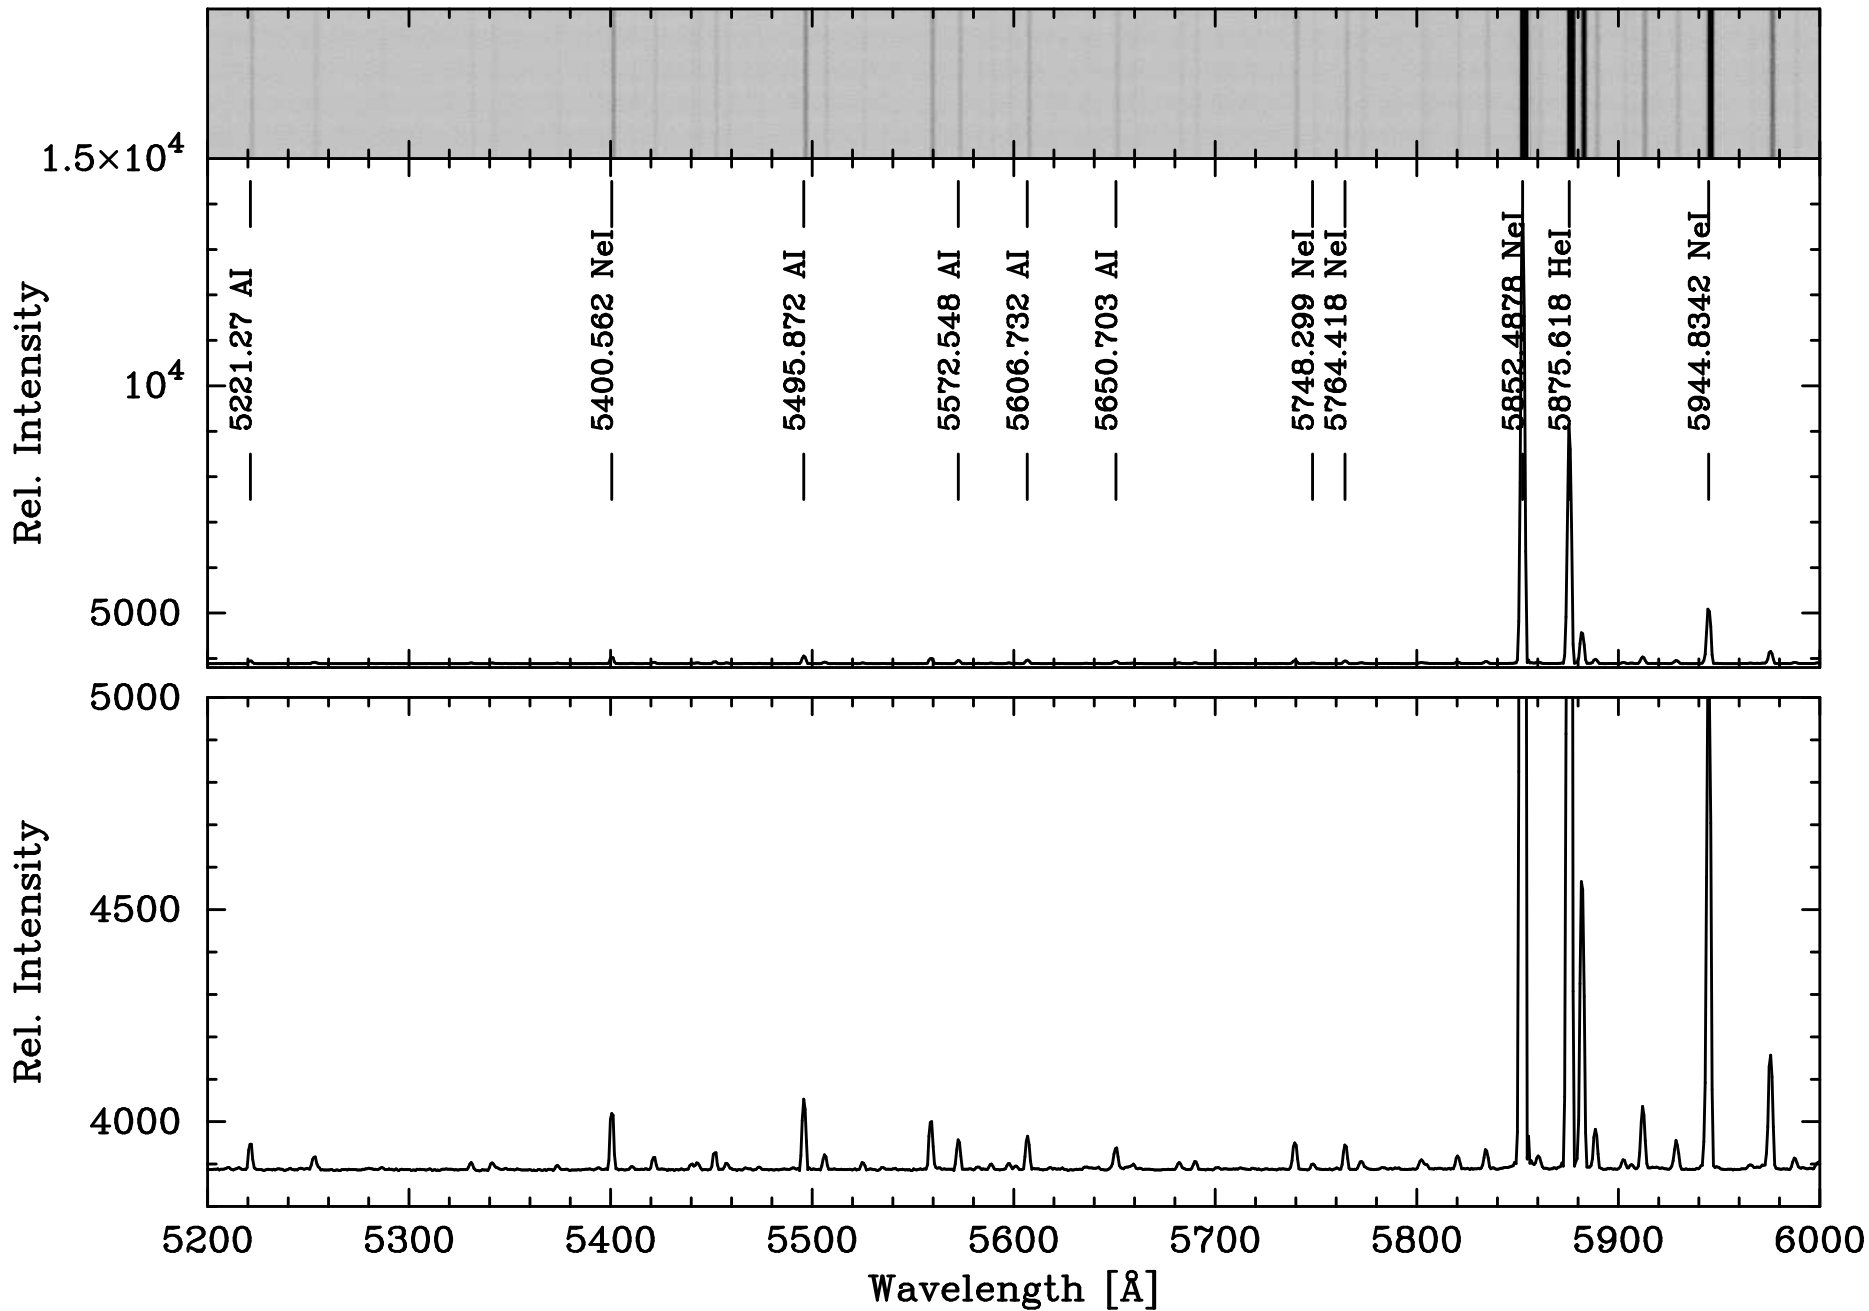

HeNeAr - KOSMOS Blue Grating Center Slit

HeNeAr – KOSMOS Blue Grating Center Slit

HeNeAr – KOSMOS Blue Grating Center Slit

HeNeAr – KOSMOS Blue Grating Center Slit