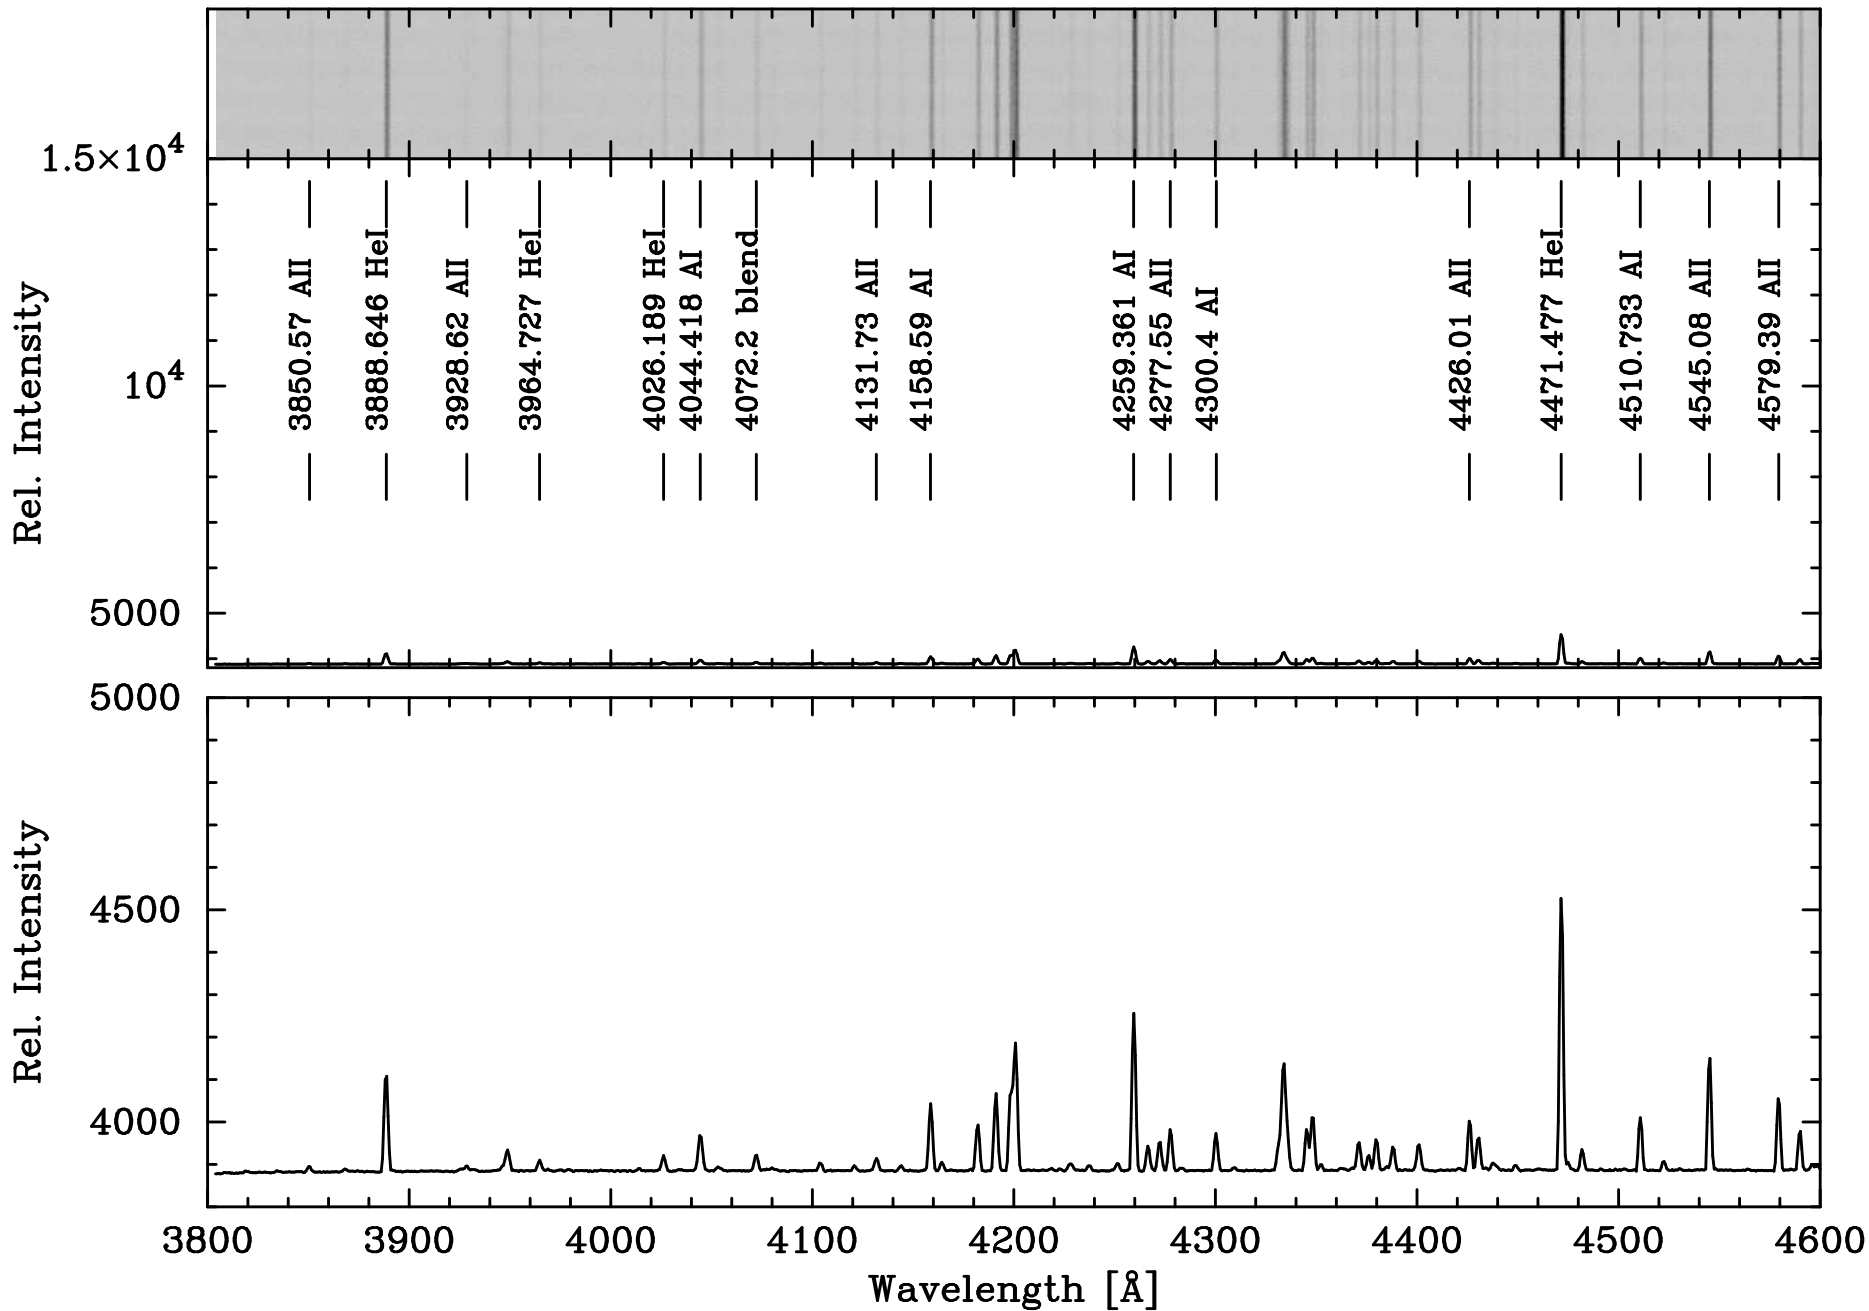

HeNeAr - KOSMOS Blue Grating Center Slit

HeNeAr – KOSMOS Blue Grating Center Slit

HeNeAr – KOSMOS Blue Grating Center Slit

HeNeAr – KOSMOS Blue Grating Center Slit