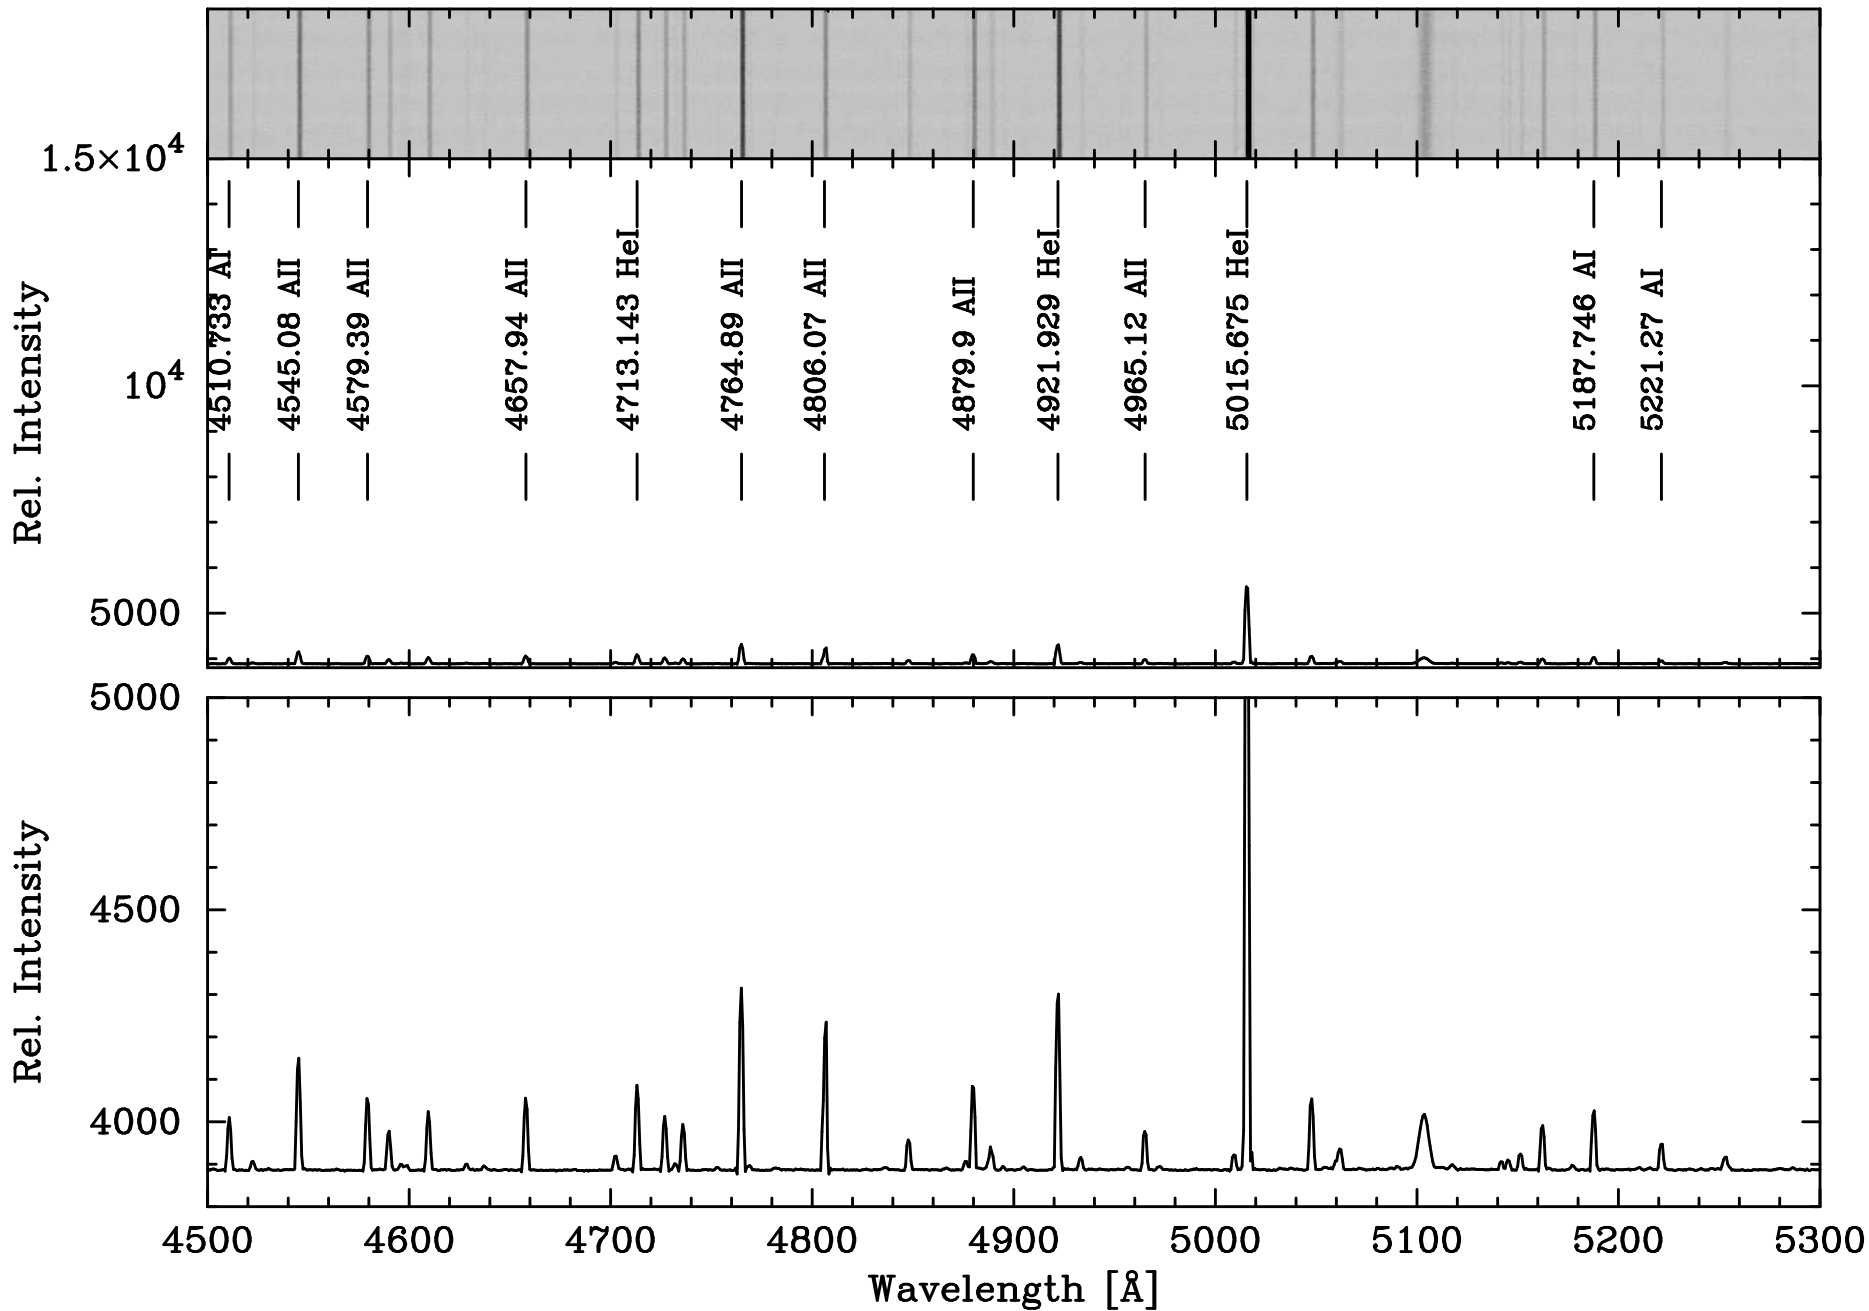

HeNeAr - KOSMOS Blue Grating Center Slit

HeNeAr – KOSMOS Blue Grating Center Slit

HeNeAr – KOSMOS Blue Grating Center Slit

HeNeAr – KOSMOS Blue Grating Center Slit