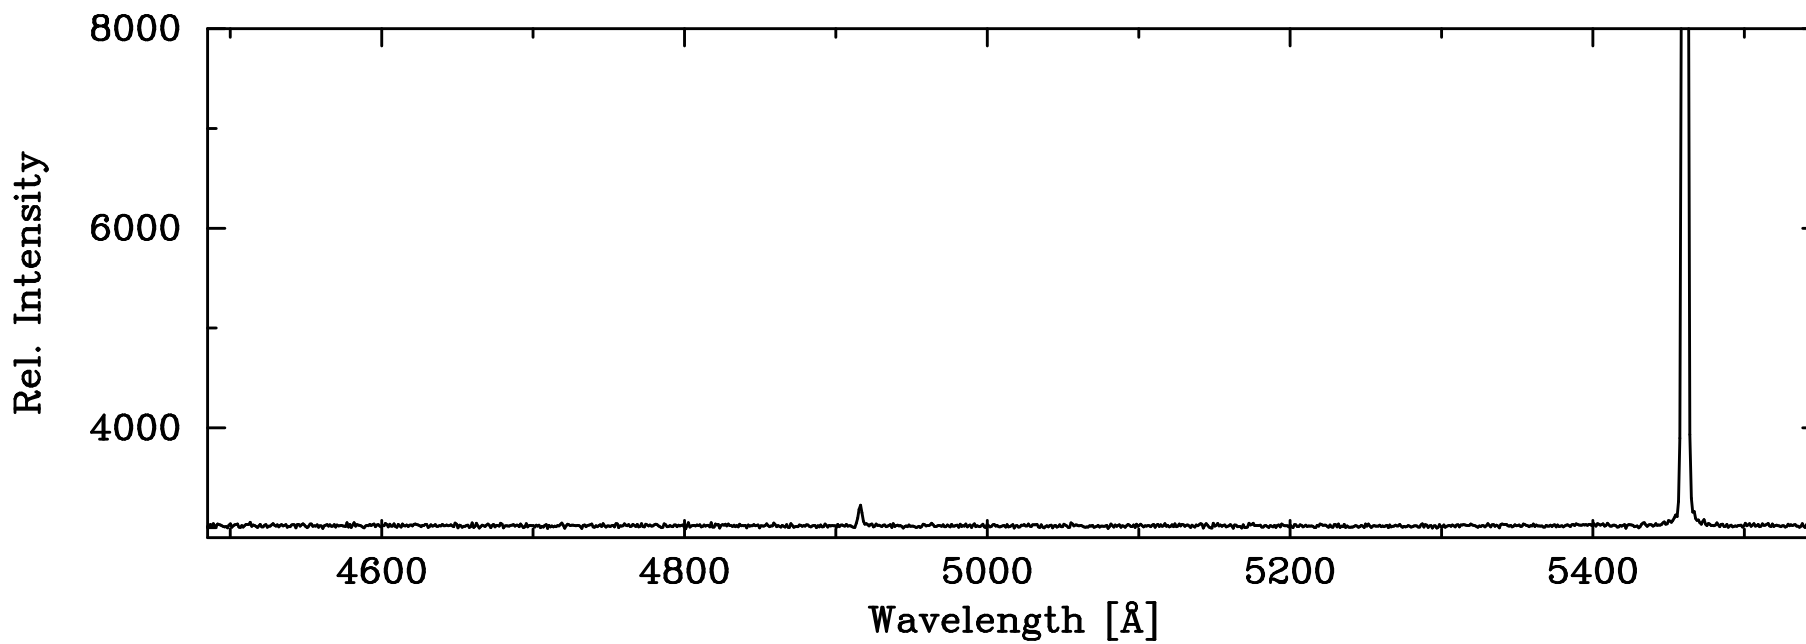

4916.07 HgI

5400.56 NeI

5460.75 HgI