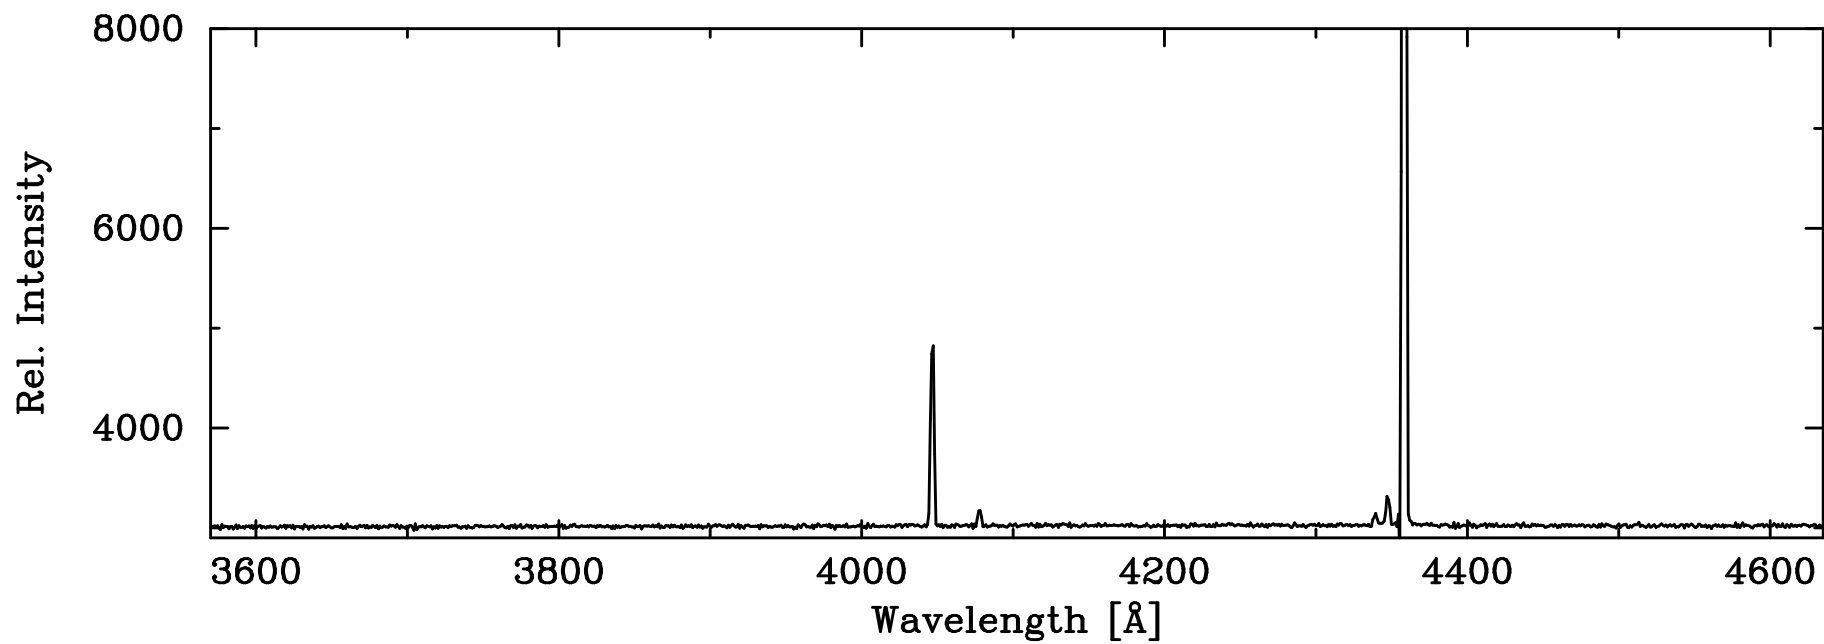

HgNe Penray – COSMOS Wide Grating Red Slit w/ GG395

4046.57 HgI

4077.84 HgI

4339.22 HgI

4347.49 HgI

4368.34 HgI

HgNe Penray – COSMOS Wide Grating Red Slit w/ GG395

4916.07 HgI