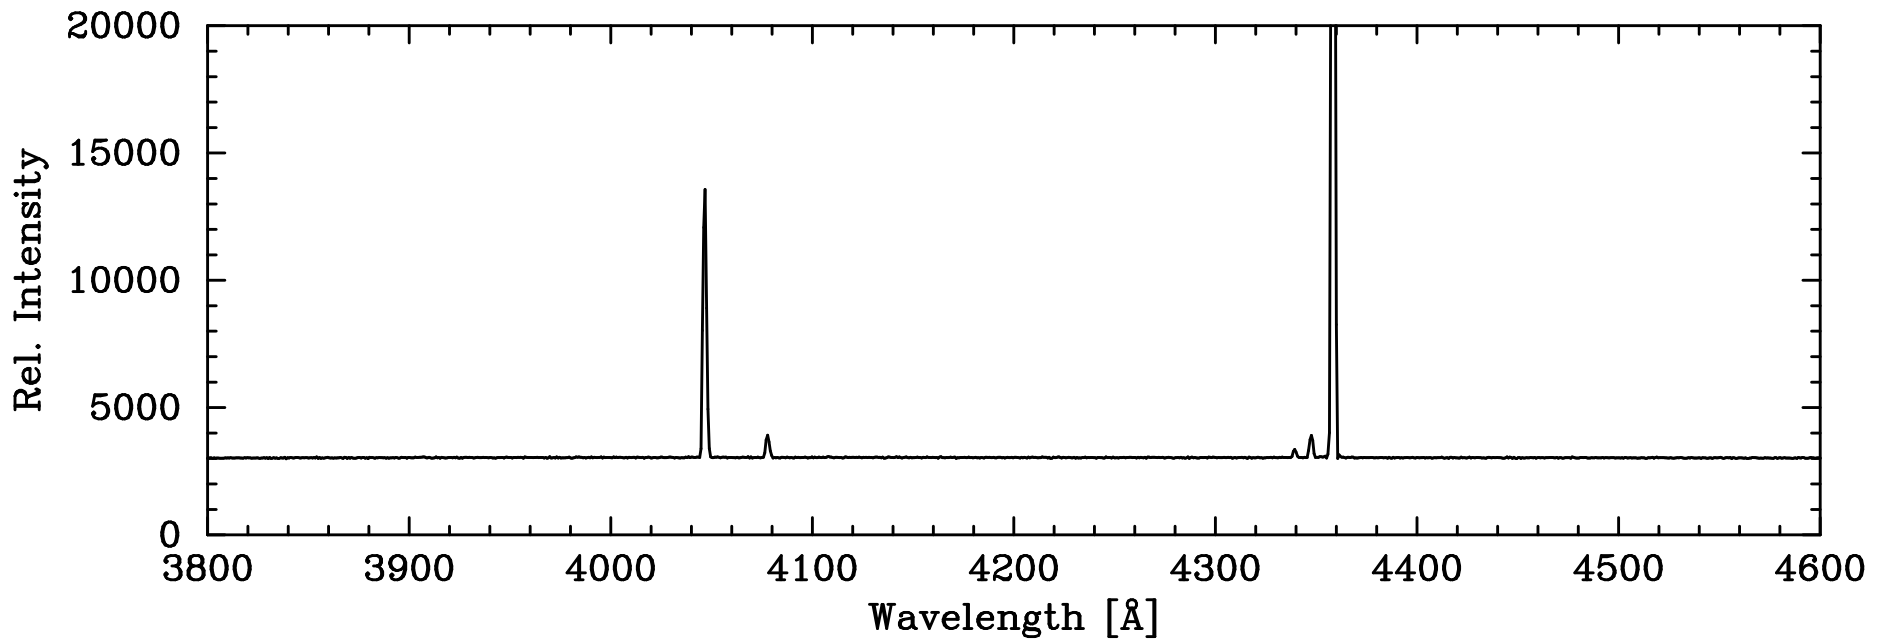

HgNe Penray – COSMOS Blue Grating Center Slit

4046.57 HgI

4077.84 HgI

4339.22 HgI

4347.49 HgI

4368.34 HgI

HgNe Penray – COSMOS Blue Grating Center Slit

4916.07 HgI