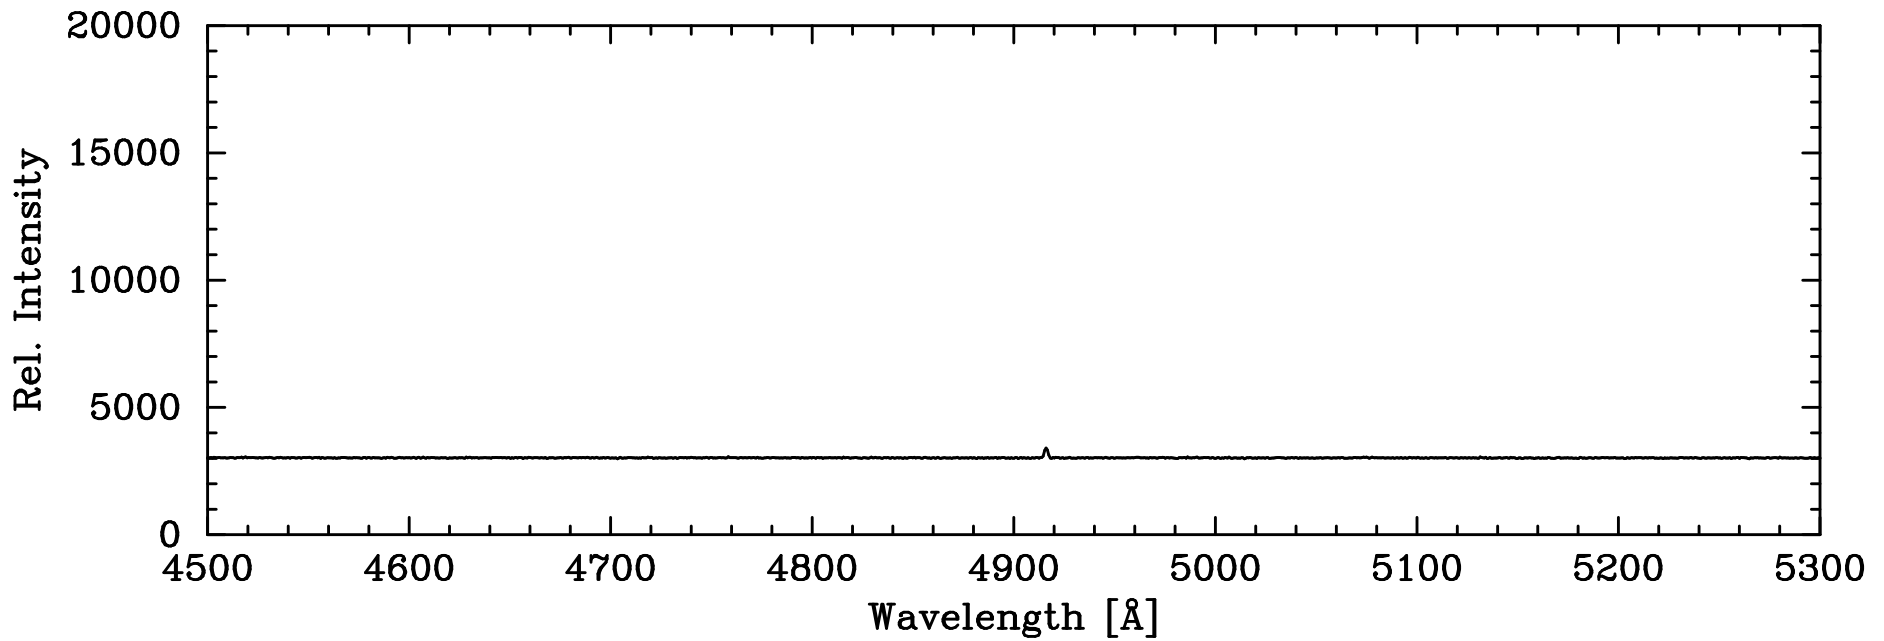

HgNe Penray – COSMOS Blue Grating Center Slit

4046.57 HgI

4077.84 HgI

4339.22 HgI

4347.49 HgI

4368.34 HgI

HgNe Penray – COSMOS Blue Grating Center Slit

4916.07 HgI