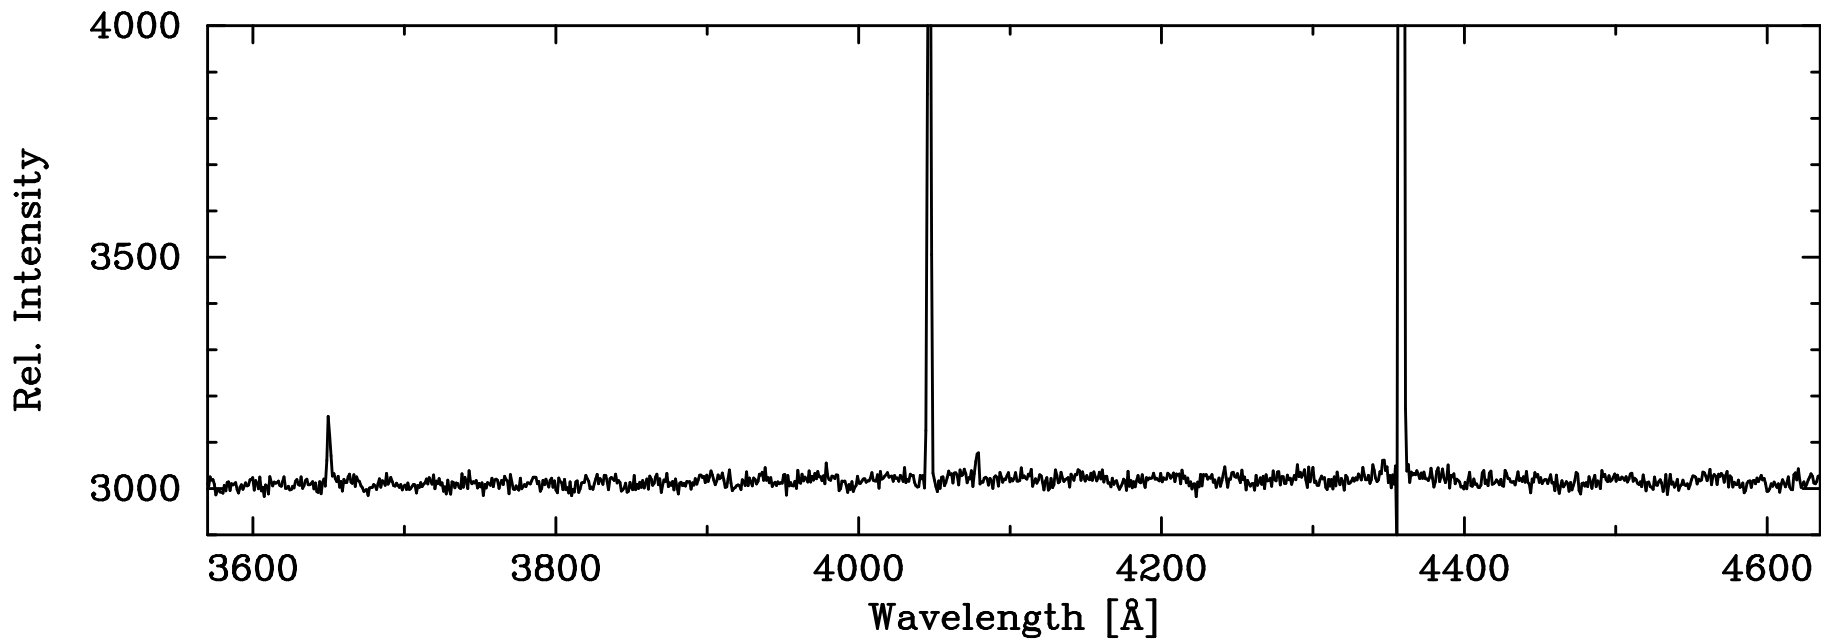

HgAr Penray – COSMOS Wide Grating Red Slit

3650.16 HgI
3654.84 HgI
3663.28 HgI

4046.57 HgI
4077.84 HgI

4339.22 HgI
4347.49 HgI
4358.34 HgI

HgAr Penray – COSMOS Wide Grating Red Slit

4916.07 HgI

5460.75 HgI

HgAr Penray – COSMOS Wide Grating Red Slit