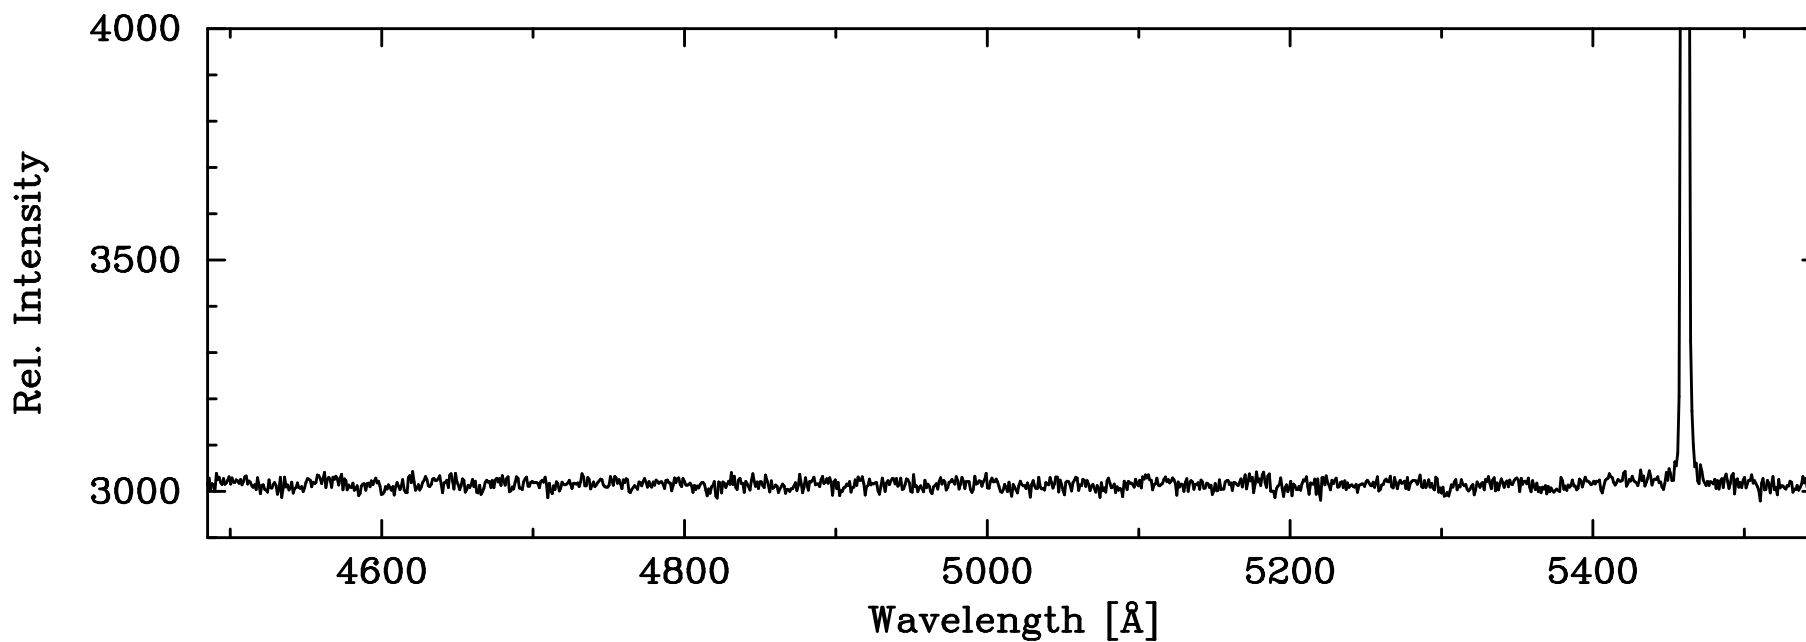

HgAr Penray – COSMOS Wide Grating Red Slit

3650.16 HgI
3654.84 HgI
3663.28 HgI

4046.57 HgI
4077.84 HgI

4339.22 HgI
4347.49 HgI
4358.34 HgI

HgAr Penray – COSMOS Wide Grating Red Slit

4916.07 HgI

5460.75 HgI

HgAr Penray – COSMOS Wide Grating Red Slit