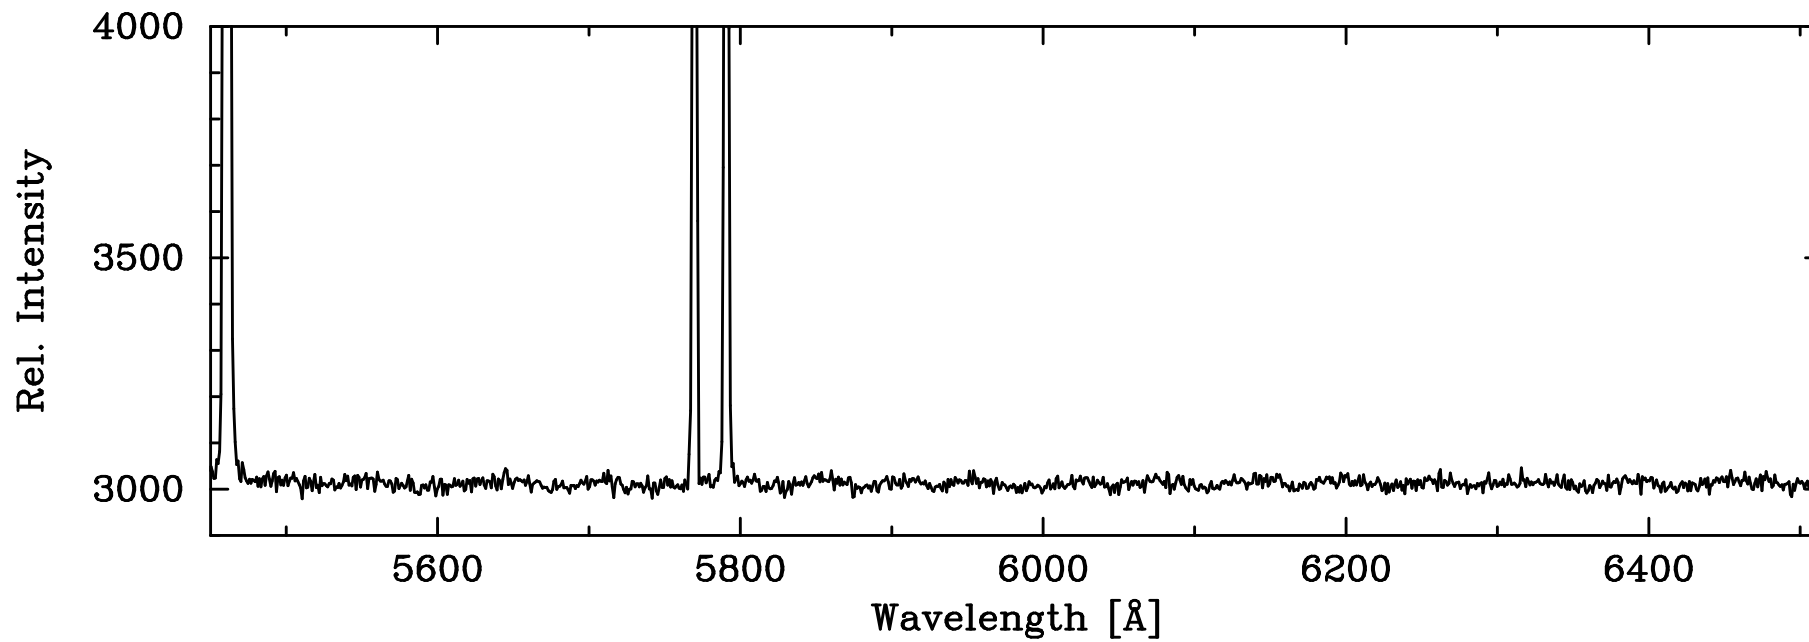

5460.75 HgI

5789.61 HgI

5790.67 HgI