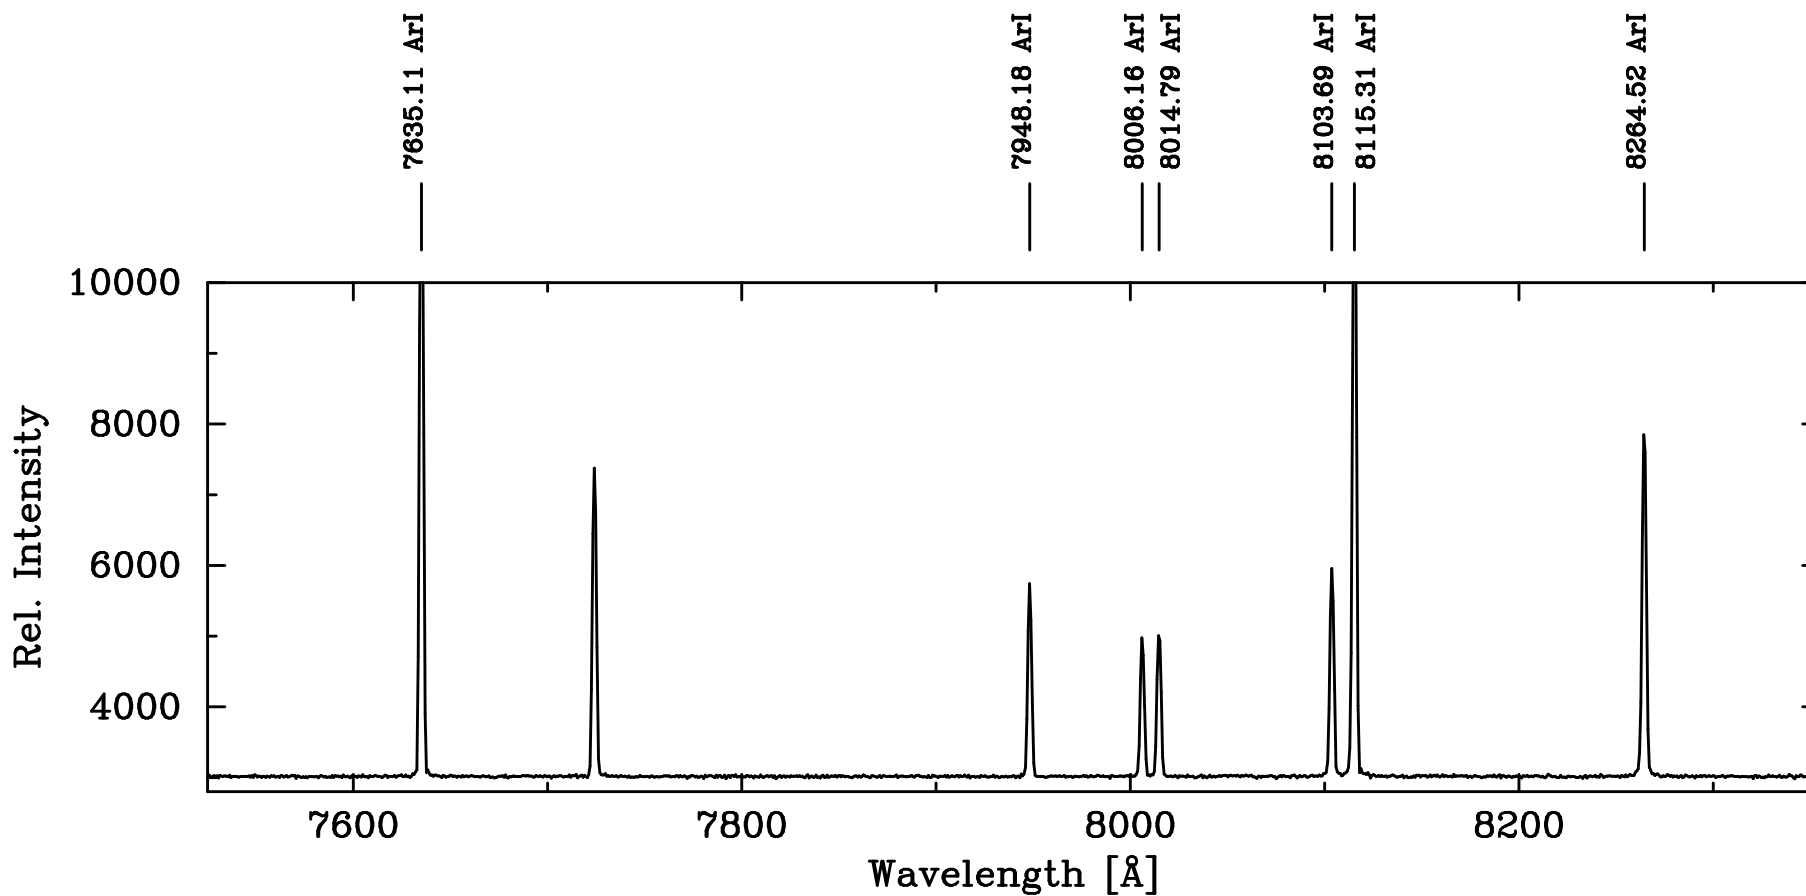

HgAr Penray – COSMOS High-Res Red Grating Red Slit