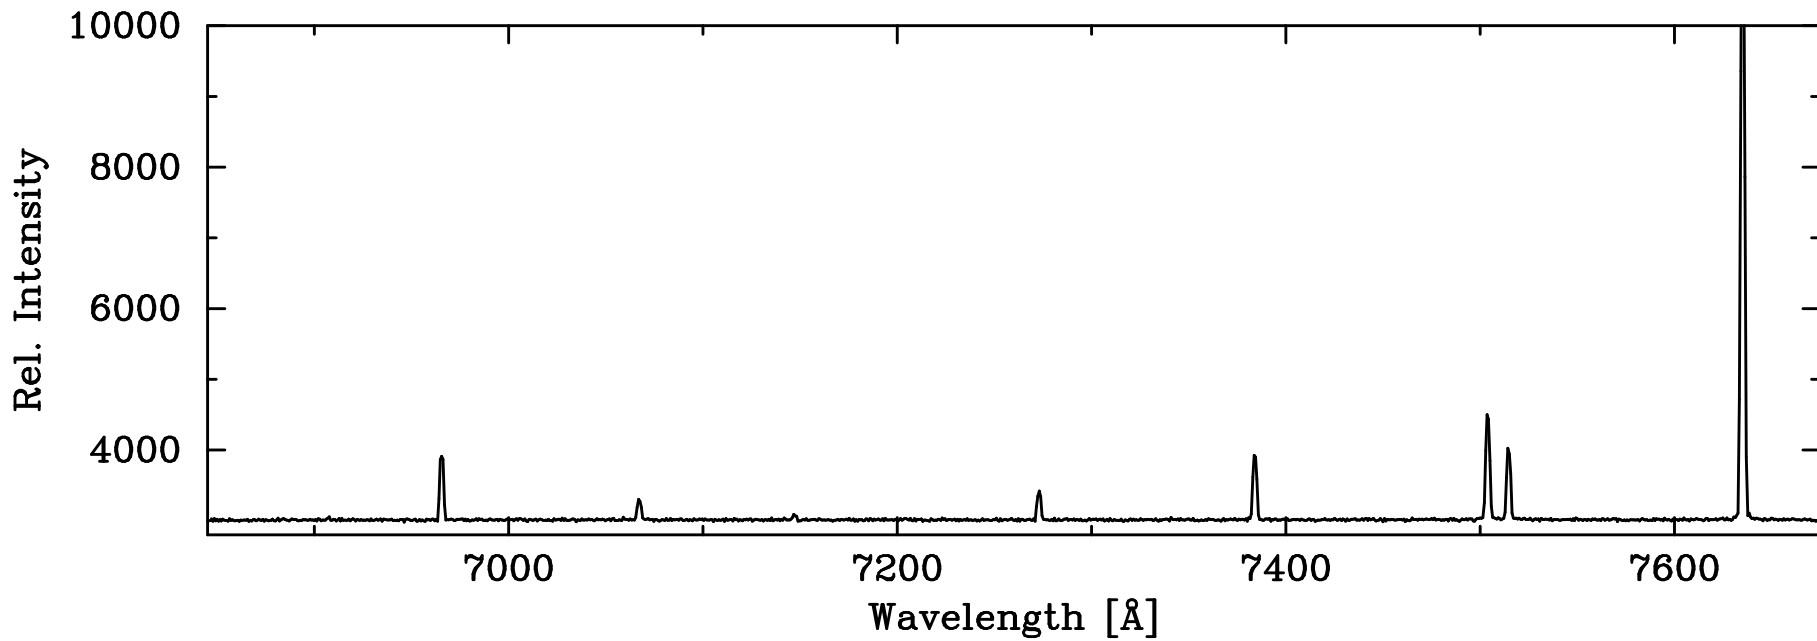

6907.46 HgI

6965.43 ArI

7147.04 ArI

7272.94 ArI

7383.98 ArI

7503.87 ArI

7514.65 ArI

7635.11 ArI