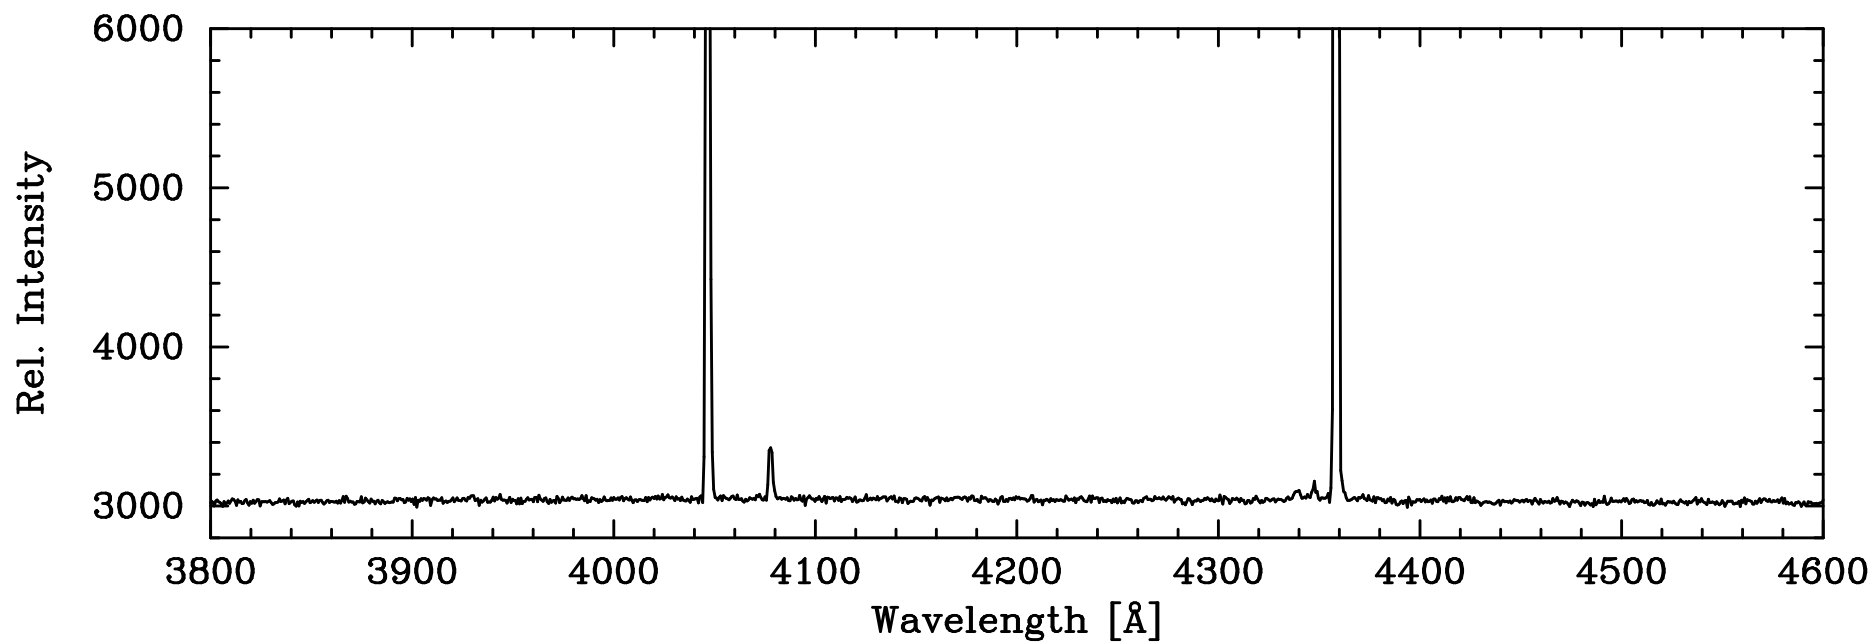

# HgAr Penray – COSMOS Blue Grating Center Slit

4046.57 HgI

4077.84 HgI

4339.22 HgI

4347.49 HgI

4358.34 HgI

HgAr Penray – COSMOS Blue Grating Center Slit

4916.07 HgI

HgAr Penray – COSMOS Blue Grating Center Slit

HgAr Penray – COSMOS Blue Grating Center Slit