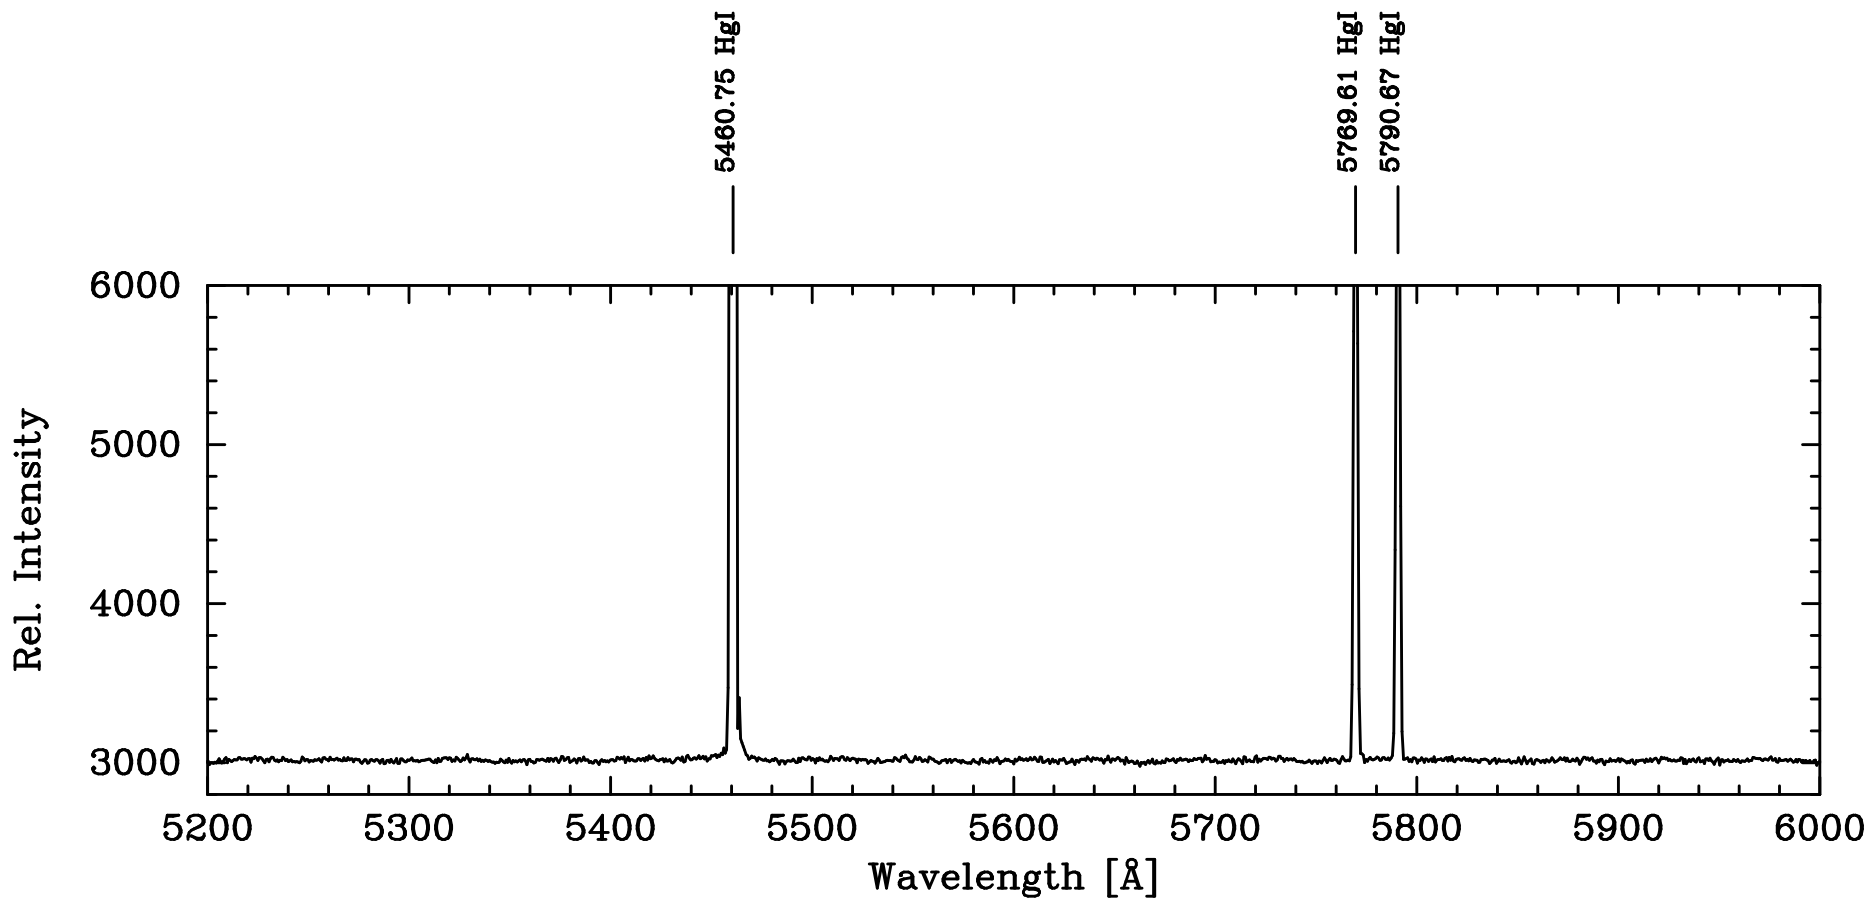

HgAr Penray – COSMOS Blue Grating Center Slit

HgAr Penray – COSMOS Blue Grating Center Slit