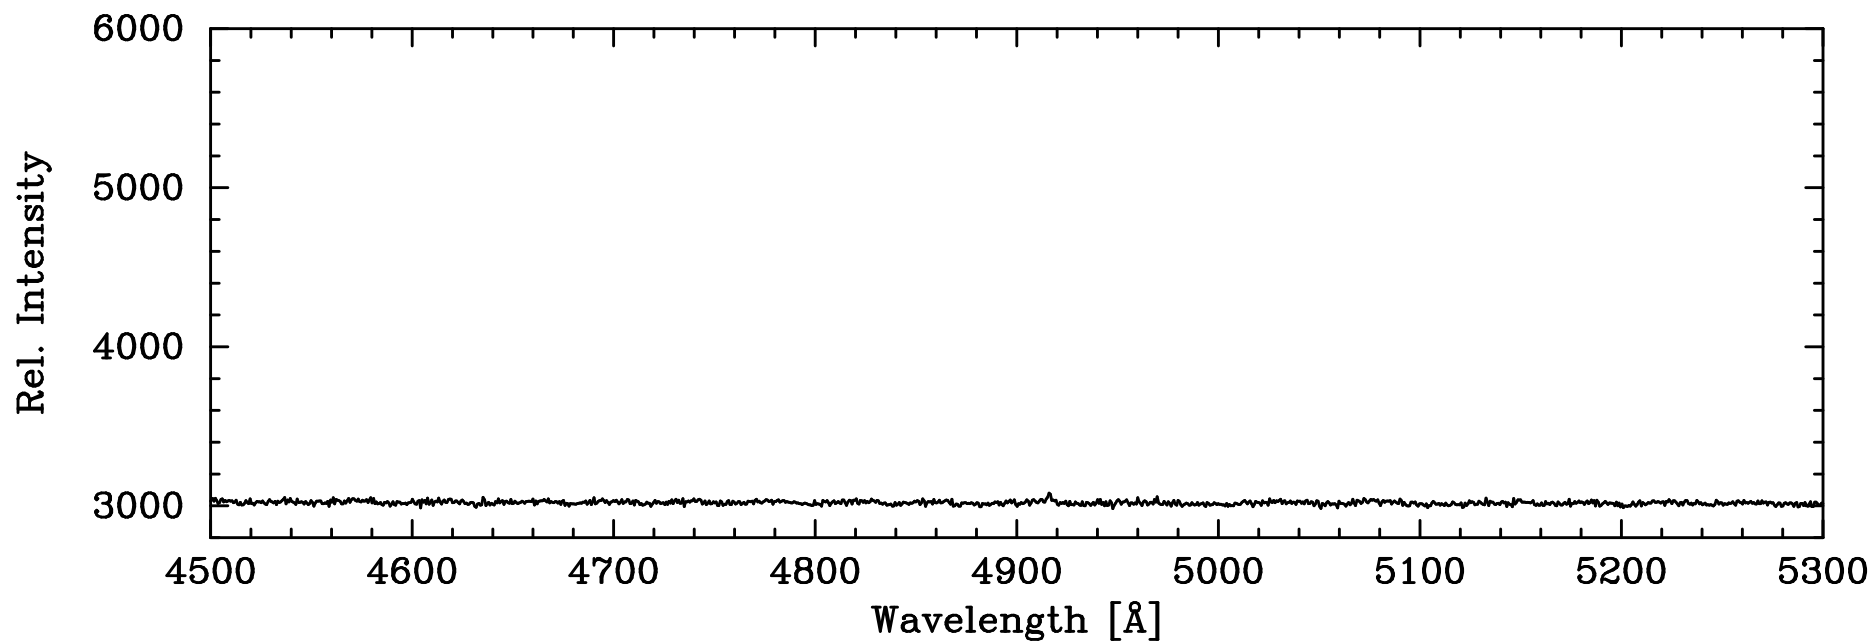

# HgAr Penray – COSMOS Blue Grating Center Slit

4046.57 HgI

4077.84 HgI

4339.22 HgI

4347.49 HgI

4358.34 HgI

HgAr Penray – COSMOS Blue Grating Center Slit

4916.07 HgI

HgAr Penray – COSMOS Blue Grating Center Slit

HgAr Penray – COSMOS Blue Grating Center Slit