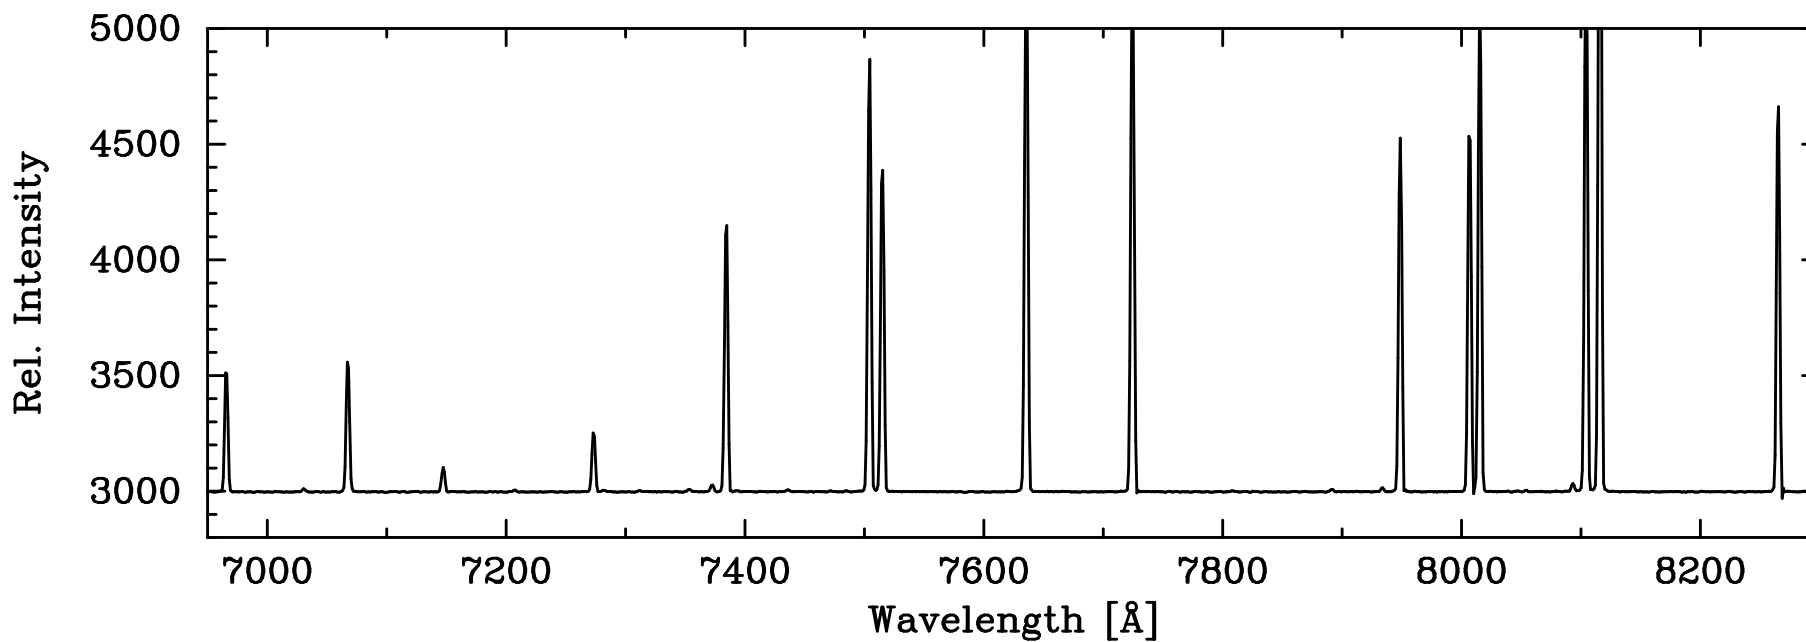

CuHeAr Hollow Cathode – COSMOS Red Grating Blue Slit

5105.54 CuI

5153.23 CuI

5218.20 CuI

5495.87 ArI

5606.73 ArI

5700.24 CuI

5782.13 CuI

5875.62 HeI

5912.09 ArI

6032.13 ArI

6043.22 ArI

6114.92 ArII

CuHeAr Hollow Cathode – COSMOS Red Grating Blue Slit

CuHeAr Hollow Cathode – COSMOS Red Grating Blue Slit

6965.43 ArI  
7067.22 ArI  
7147.04 ArI  
7272.94 ArI  
7383.98 ArI  
7503.87 ArI  
7514.65 ArI  
7635.11 ArI  
7948.18 ArI  
8006.16 ArI  
8014.79 ArI  
8103.69 ArI  
8115.31 ArI  
8264.52 ArI