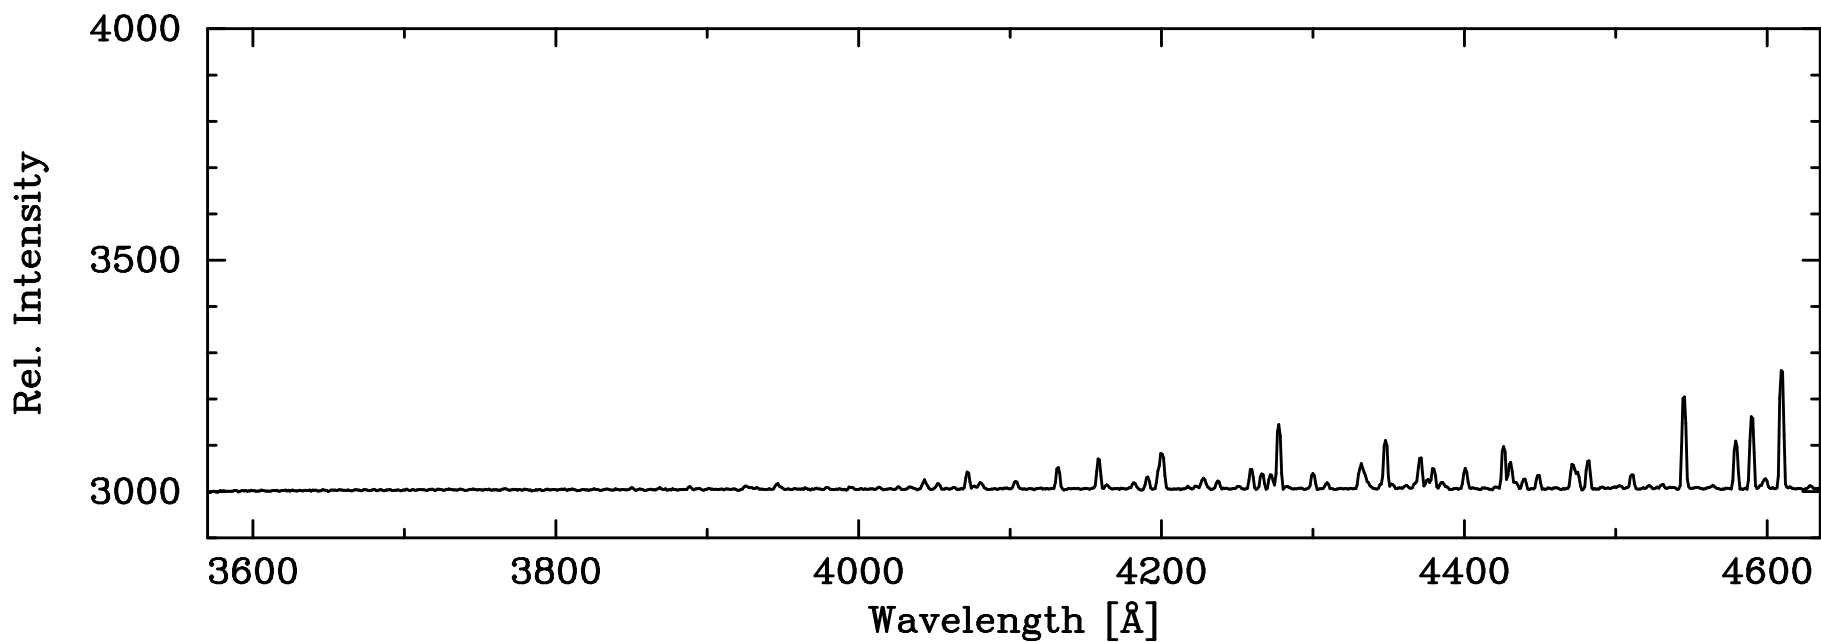

CuHeAr Hollow Cathode – COSMOS Wide Grating Red Slit

CuHeAr Hollow Cathode – COSMOS Wide Grating Red Slit

4510.73 ArI

4545.05 ArII

4579.35 ArII

4588.90 ArII

4608.37 ArII

4657.90 ArII