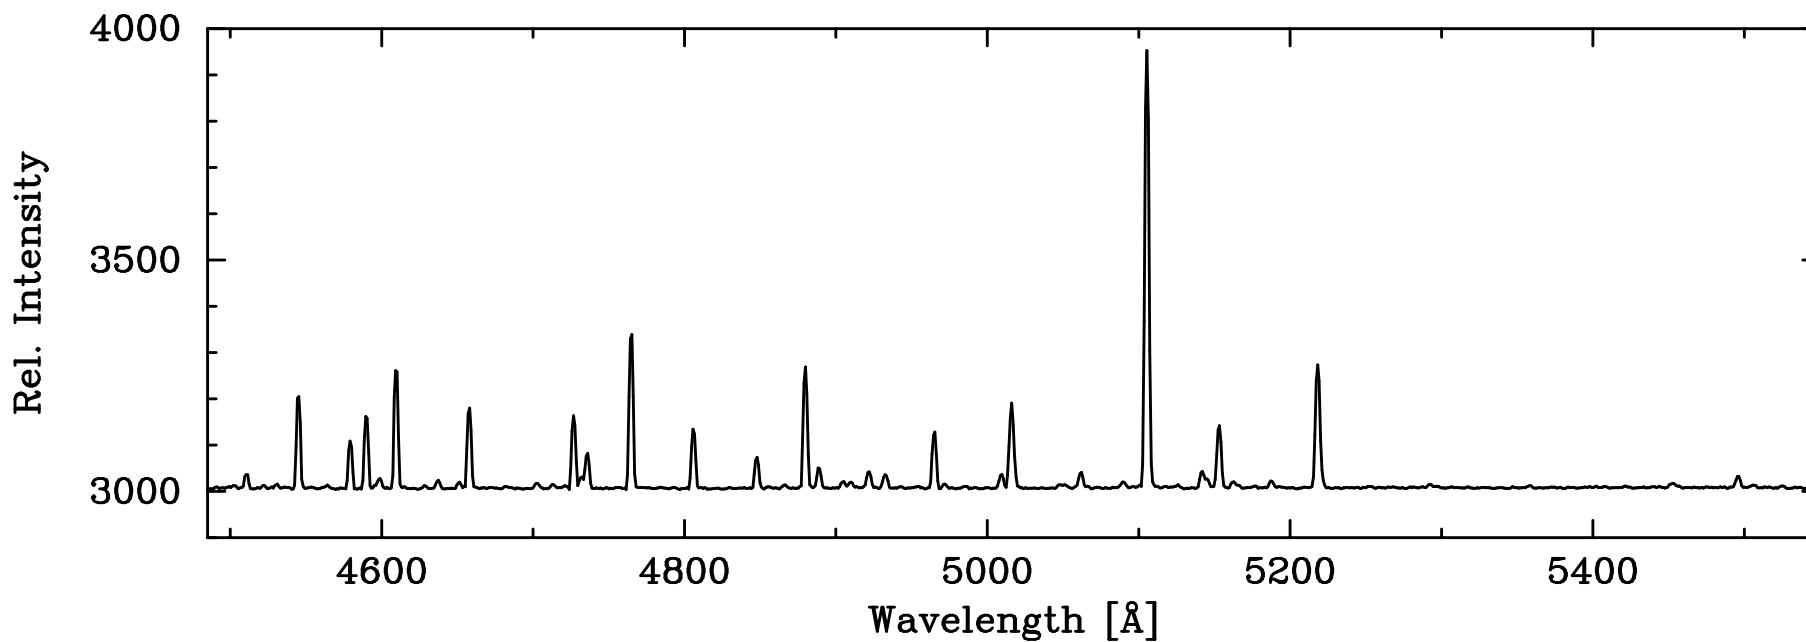

4510.73 ArI

4545.05 ArII

4579.35 ArII

4588.90 ArII

4608.37 ArII

4657.90 ArII

4726.87 ArII

4735.91 ArII

4764.86 ArII

4806.02 ArII

4847.81 ArII

4879.86 ArII

4921.93 HeI

4965.08 ArII

5105.54 CuI

5153.23 CuI

5218.20 CuI

5495.87 ArI