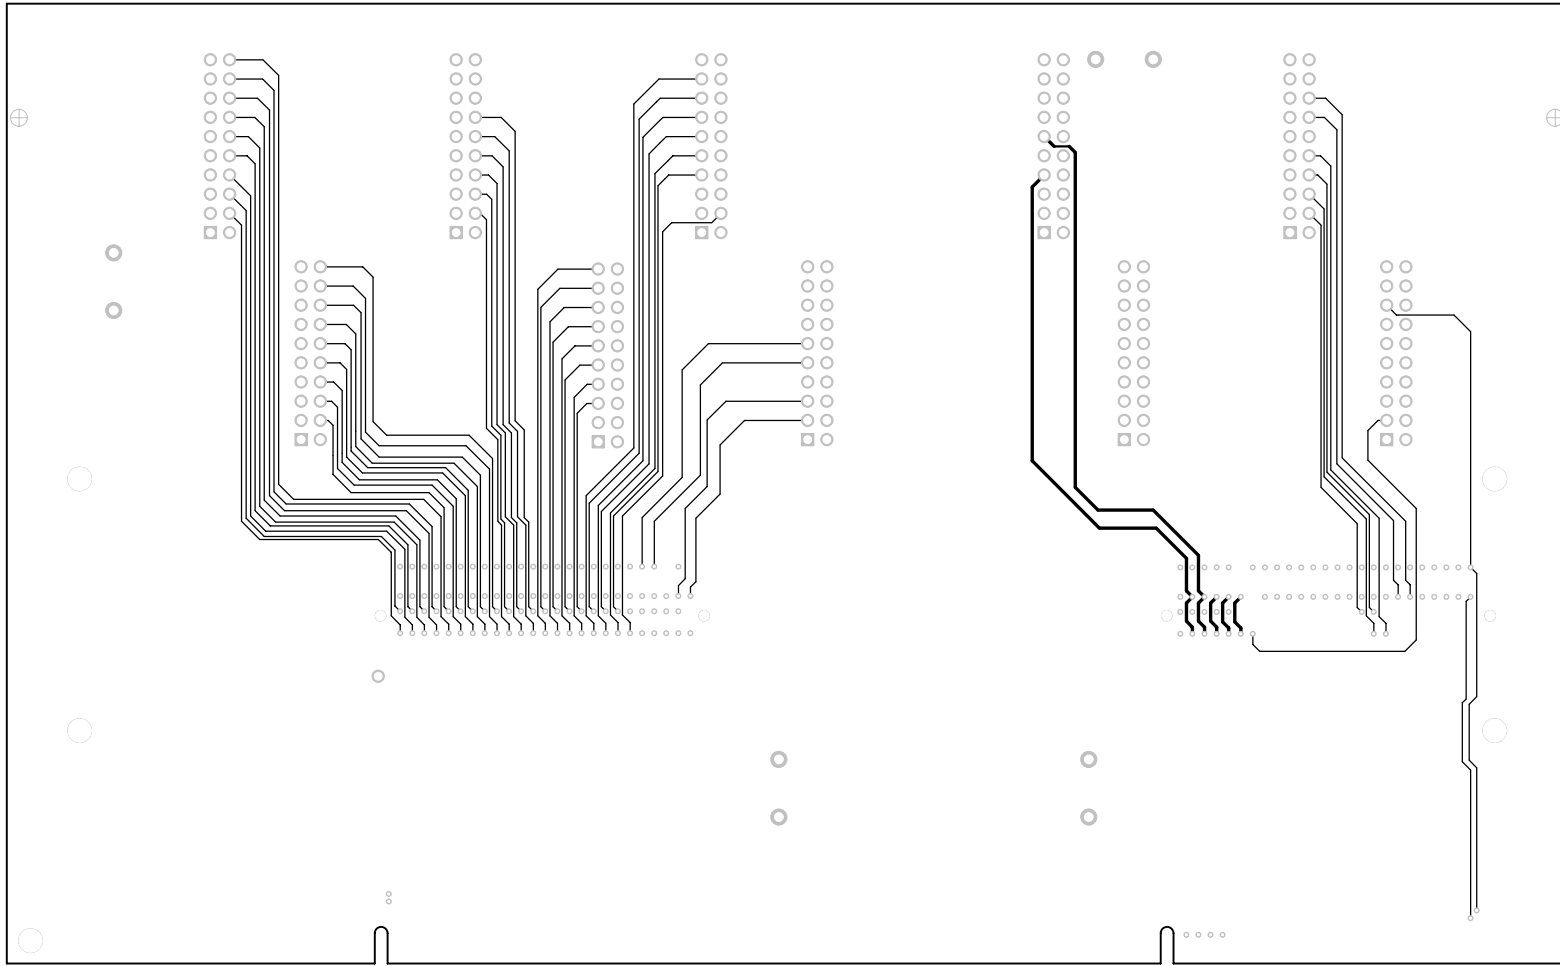

TOP SIDE CONDUCTORS (LAYER-1) PRIMARY  
 POSITIVE IMAGE WHEN BOX IS FILLED ■

National Optical Astronomy Observatory  
 Drawing Number: TRNT-EL-04-3008 REV 0D  
 Next Assy: TRNT-EL-04-1008  
 TORRENT AFE EXTENDER BOARD 26OCT09 SH 1 of 8

APPROVED FOR  
 CONSTRUCTION  
 11-04-09 DMS

CONDUCTORS (LAYER-2)  
POSITIVE IMAGE WHEN BOX IS FILLED

National Optical Astronomy Observatory  
Drawing Number: TRNT-EL-04-3008 REV 0D  
Next Assy: TRNT-EL-04-1008  
TORRENT AFE EXTENDER BOARD 26OCT09 SH 2 of 8

APPROVED FOR  
 CONSTRUCTION  
 11-04-09 DMS

BOTTOM SIDE CONDUCTORS (LAYER-4) SECONDARY  
 POSITIVE IMAGE WHEN BOX IS FILLED ■

National Optical Astronomy Observatory  
 Drawing Number: TRNT-EL-04-3008 REV 0D  
 Next Assy: TRNT-EL-04-1008  
 TORRENT AFE EXTENDER BOARD 26OCT09 SH 4 of 8

APPROVED FOR  
CONSTRUCTION  
11-04-09 DMS

SOLDERMASK TOP (LAYER-1M) PRIMARY  
POSITIVE IMAGE WHEN BOX IS FILLED

National Optical Astronomy Observatory  
Drawing Number: TRNT-EL-04-3008 REV OD  
Next Assy: TRNT-EL-04-1008  
TORRENT AFE EXTENDER BOARD 26OCT09 SH 5 of 8