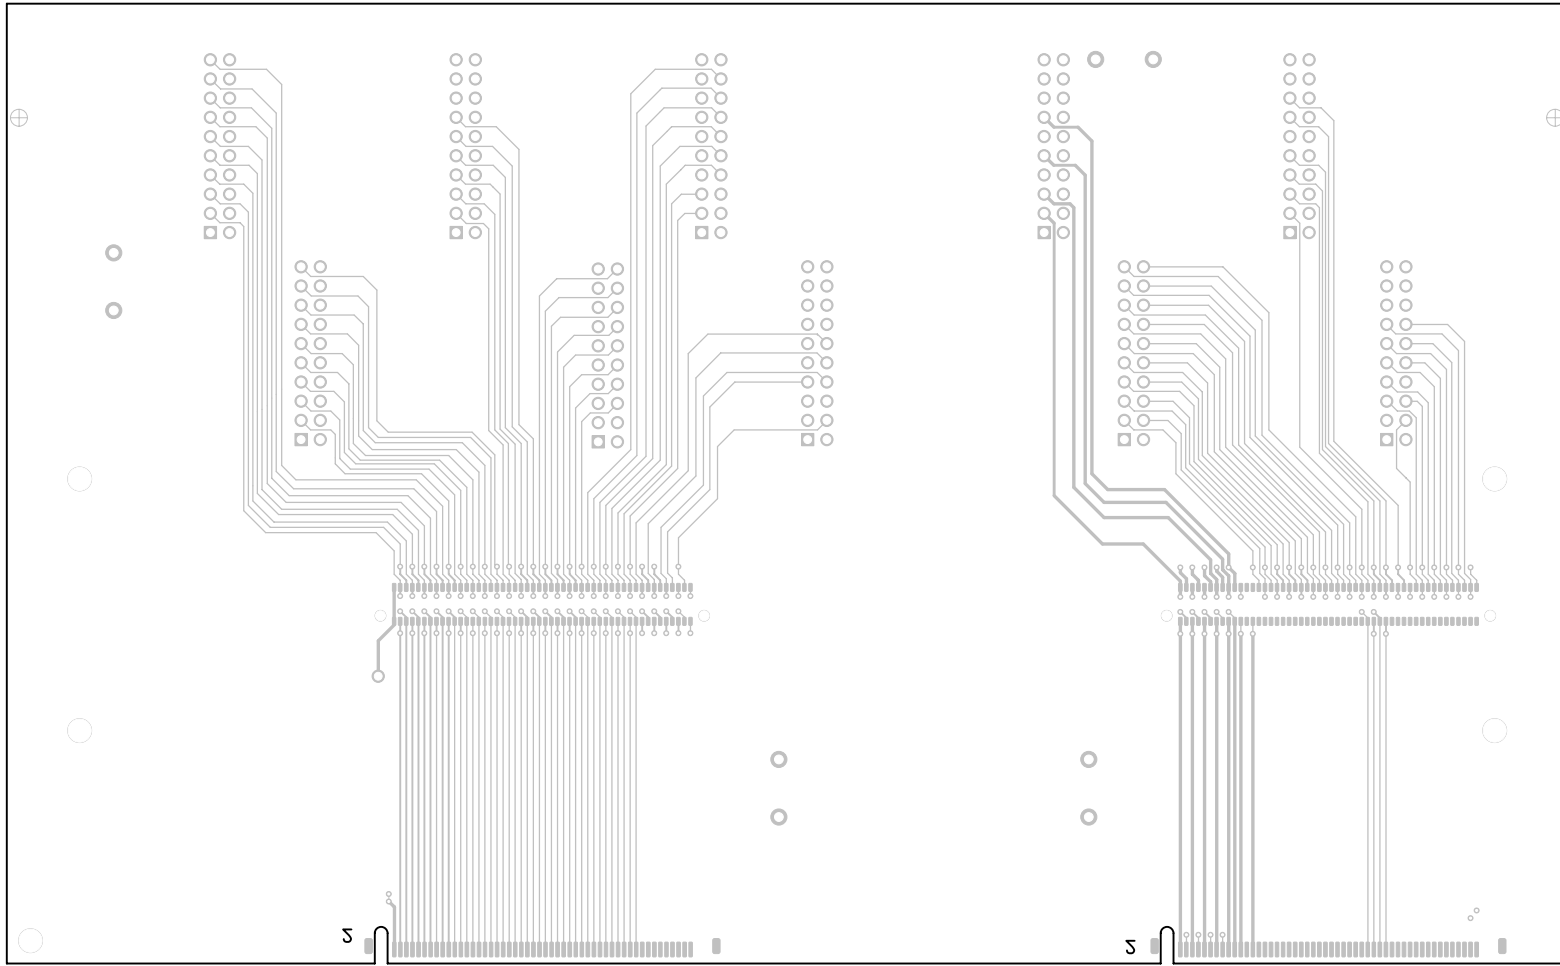

BOTTOM SIDE CONDUCTORS (LAYER-4) SECONDARY
POSITIVE IMAGE WHEN BOX IS FILLED ■

National Optical Astronomy Observatory
Drawing Number: TRNT-EL-04-3008 REV 0D
Next Assy: TRNT-EL-04-1008
TORRENT AFE EXTENDER BOARD 26OCT09 SH 4 of 8

APPROVED FOR
CONSTRUCTION
11-04-09 DMS