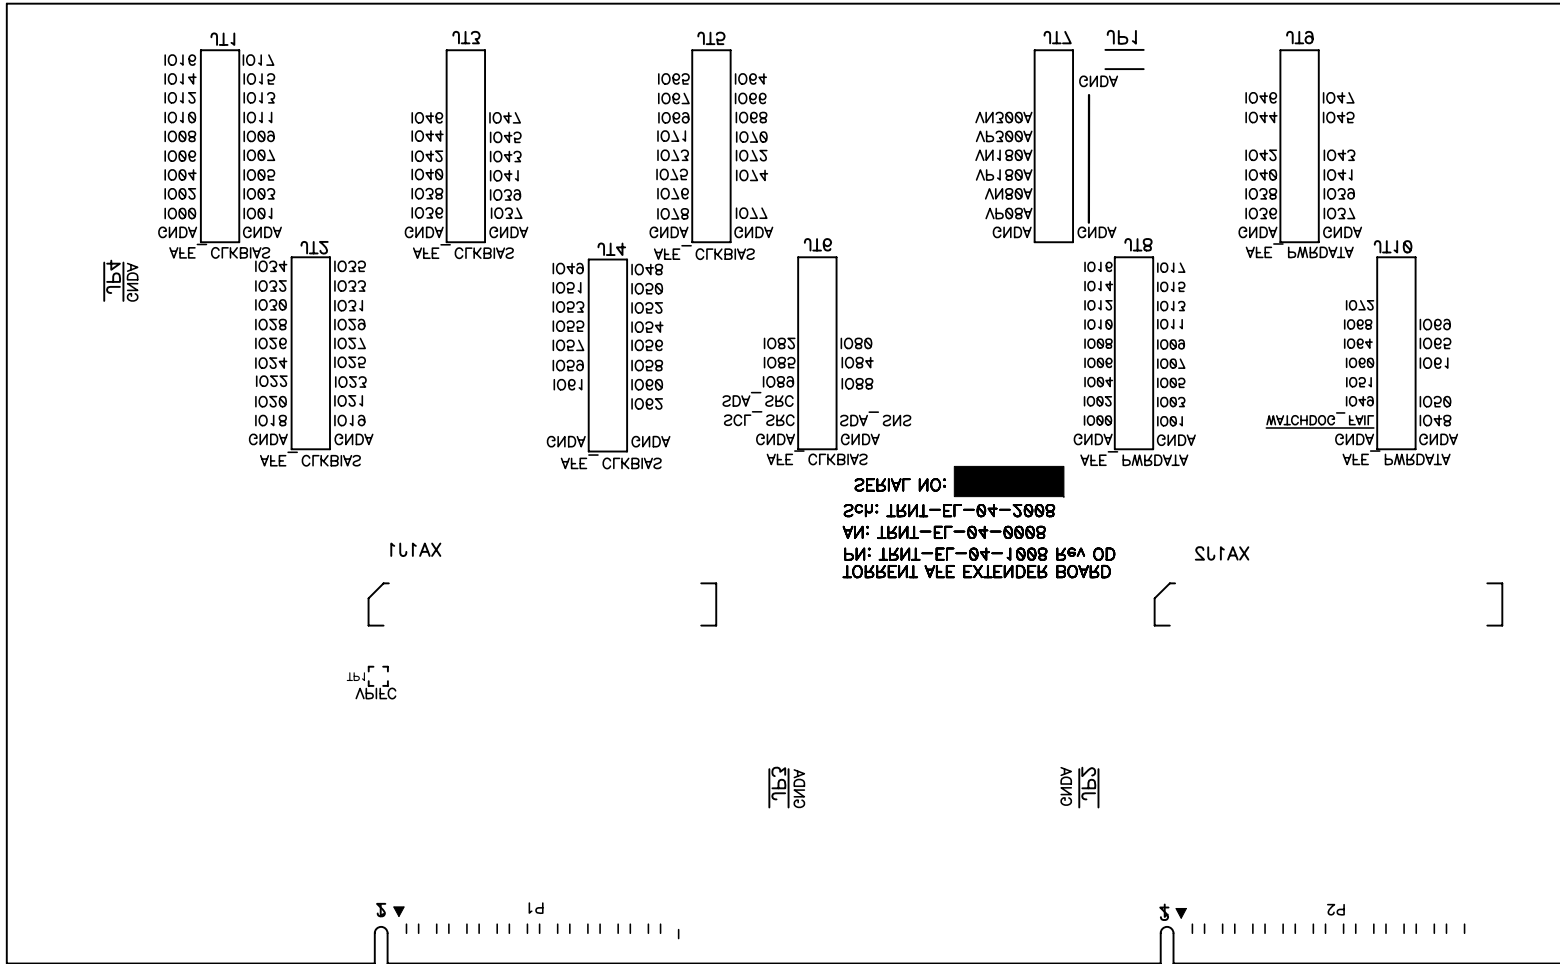

YRADIHOCCO (2S-42) MOTTOB NEERREJL2S
POSITIVE IMAGE WHEN BOX IS FILLED ■

National Optical Astronomy Observatory
Drawing Number: TRNT-EL-04-3008 REV OD
Next Assy: TRNT-EL-04-1008
TORRENT AFE EXTENDER BOARD 26OCT09 SH 8 of 8

APPROVED FOR
CONSTRUCTION
11-04-09 DMS