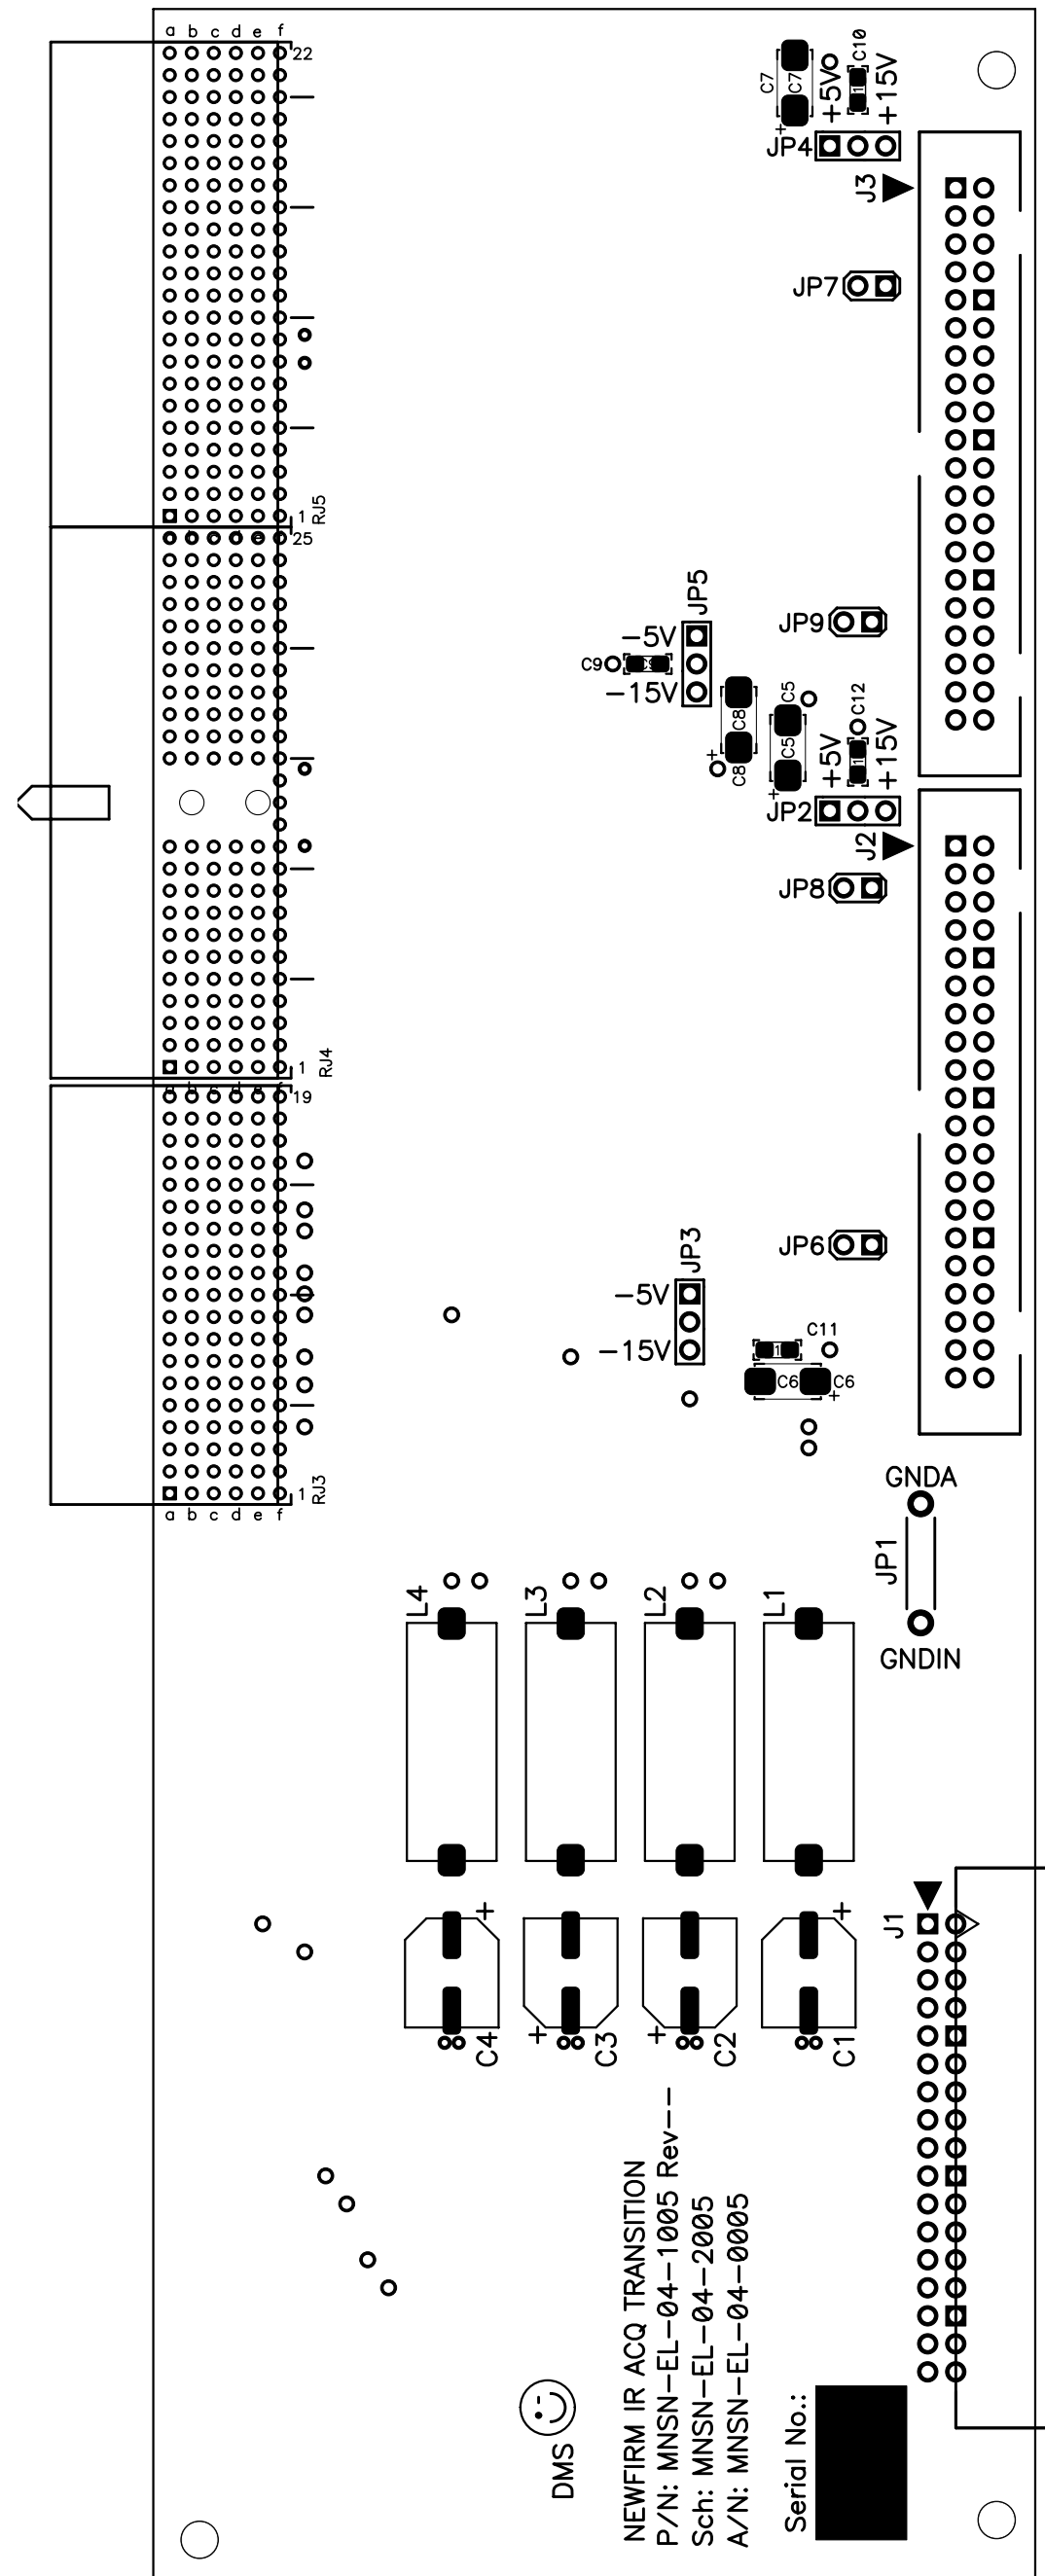

REVISIONS

ZONE	LTR	REVISIONS	ECR	DATE	BY	APRV

ASSEMBLY
TOP

DMS
NEWFIRM IR ACQ TRANSITION
P/N: MNSN-EL-04-1005 Rev--
Sch: MNSN-EL-04-2005
A/N: MNSN-EL-04-0005

Serial No.:

ASSEMBLY
BOTTOM

Modified Date: Fri Sep 17, 2004
Print Date: Thu Mar 23, 2006

QTY REQ'D	PART OR IDENTIFYING NO	ITEM DESCRIPTION	ITEM NO	
TOLERANCES UNLESS OTHERWISE NOTED		 THIRD ANGLE PROJECTION	NATIONAL OPTICAL ASTRONOMY OBSERVATORIES OPERATED BY THE ASSOCIATION OF UNIVERSITIES FOR RESEARCH IN ASTRONOMY UNDER COOPERATIVE AGREEMENT WITH NATIONAL SCIENCE FOUNDATION	
.XX ± .03				DO NOT SCALE DRAWING
.XXX ± .010				NEXT ASSEMBLY NFM-MD-??-????
REFER TO SCHEMATIC		NAME ASSEMBLY ORION IR ACQUISITION TRANSITION BOARD	USED ON NEWFIRM	
SCALE: FULL		DESIGNED BY D. Stover	DATE 16AUG04	
DWG PRODUCED USING PCAD2001		DRAWN BY Dee Stover	DATE 16AUG04	
DWG NO		NFM-EL-04-0005		
SHEET		1 OF 1		