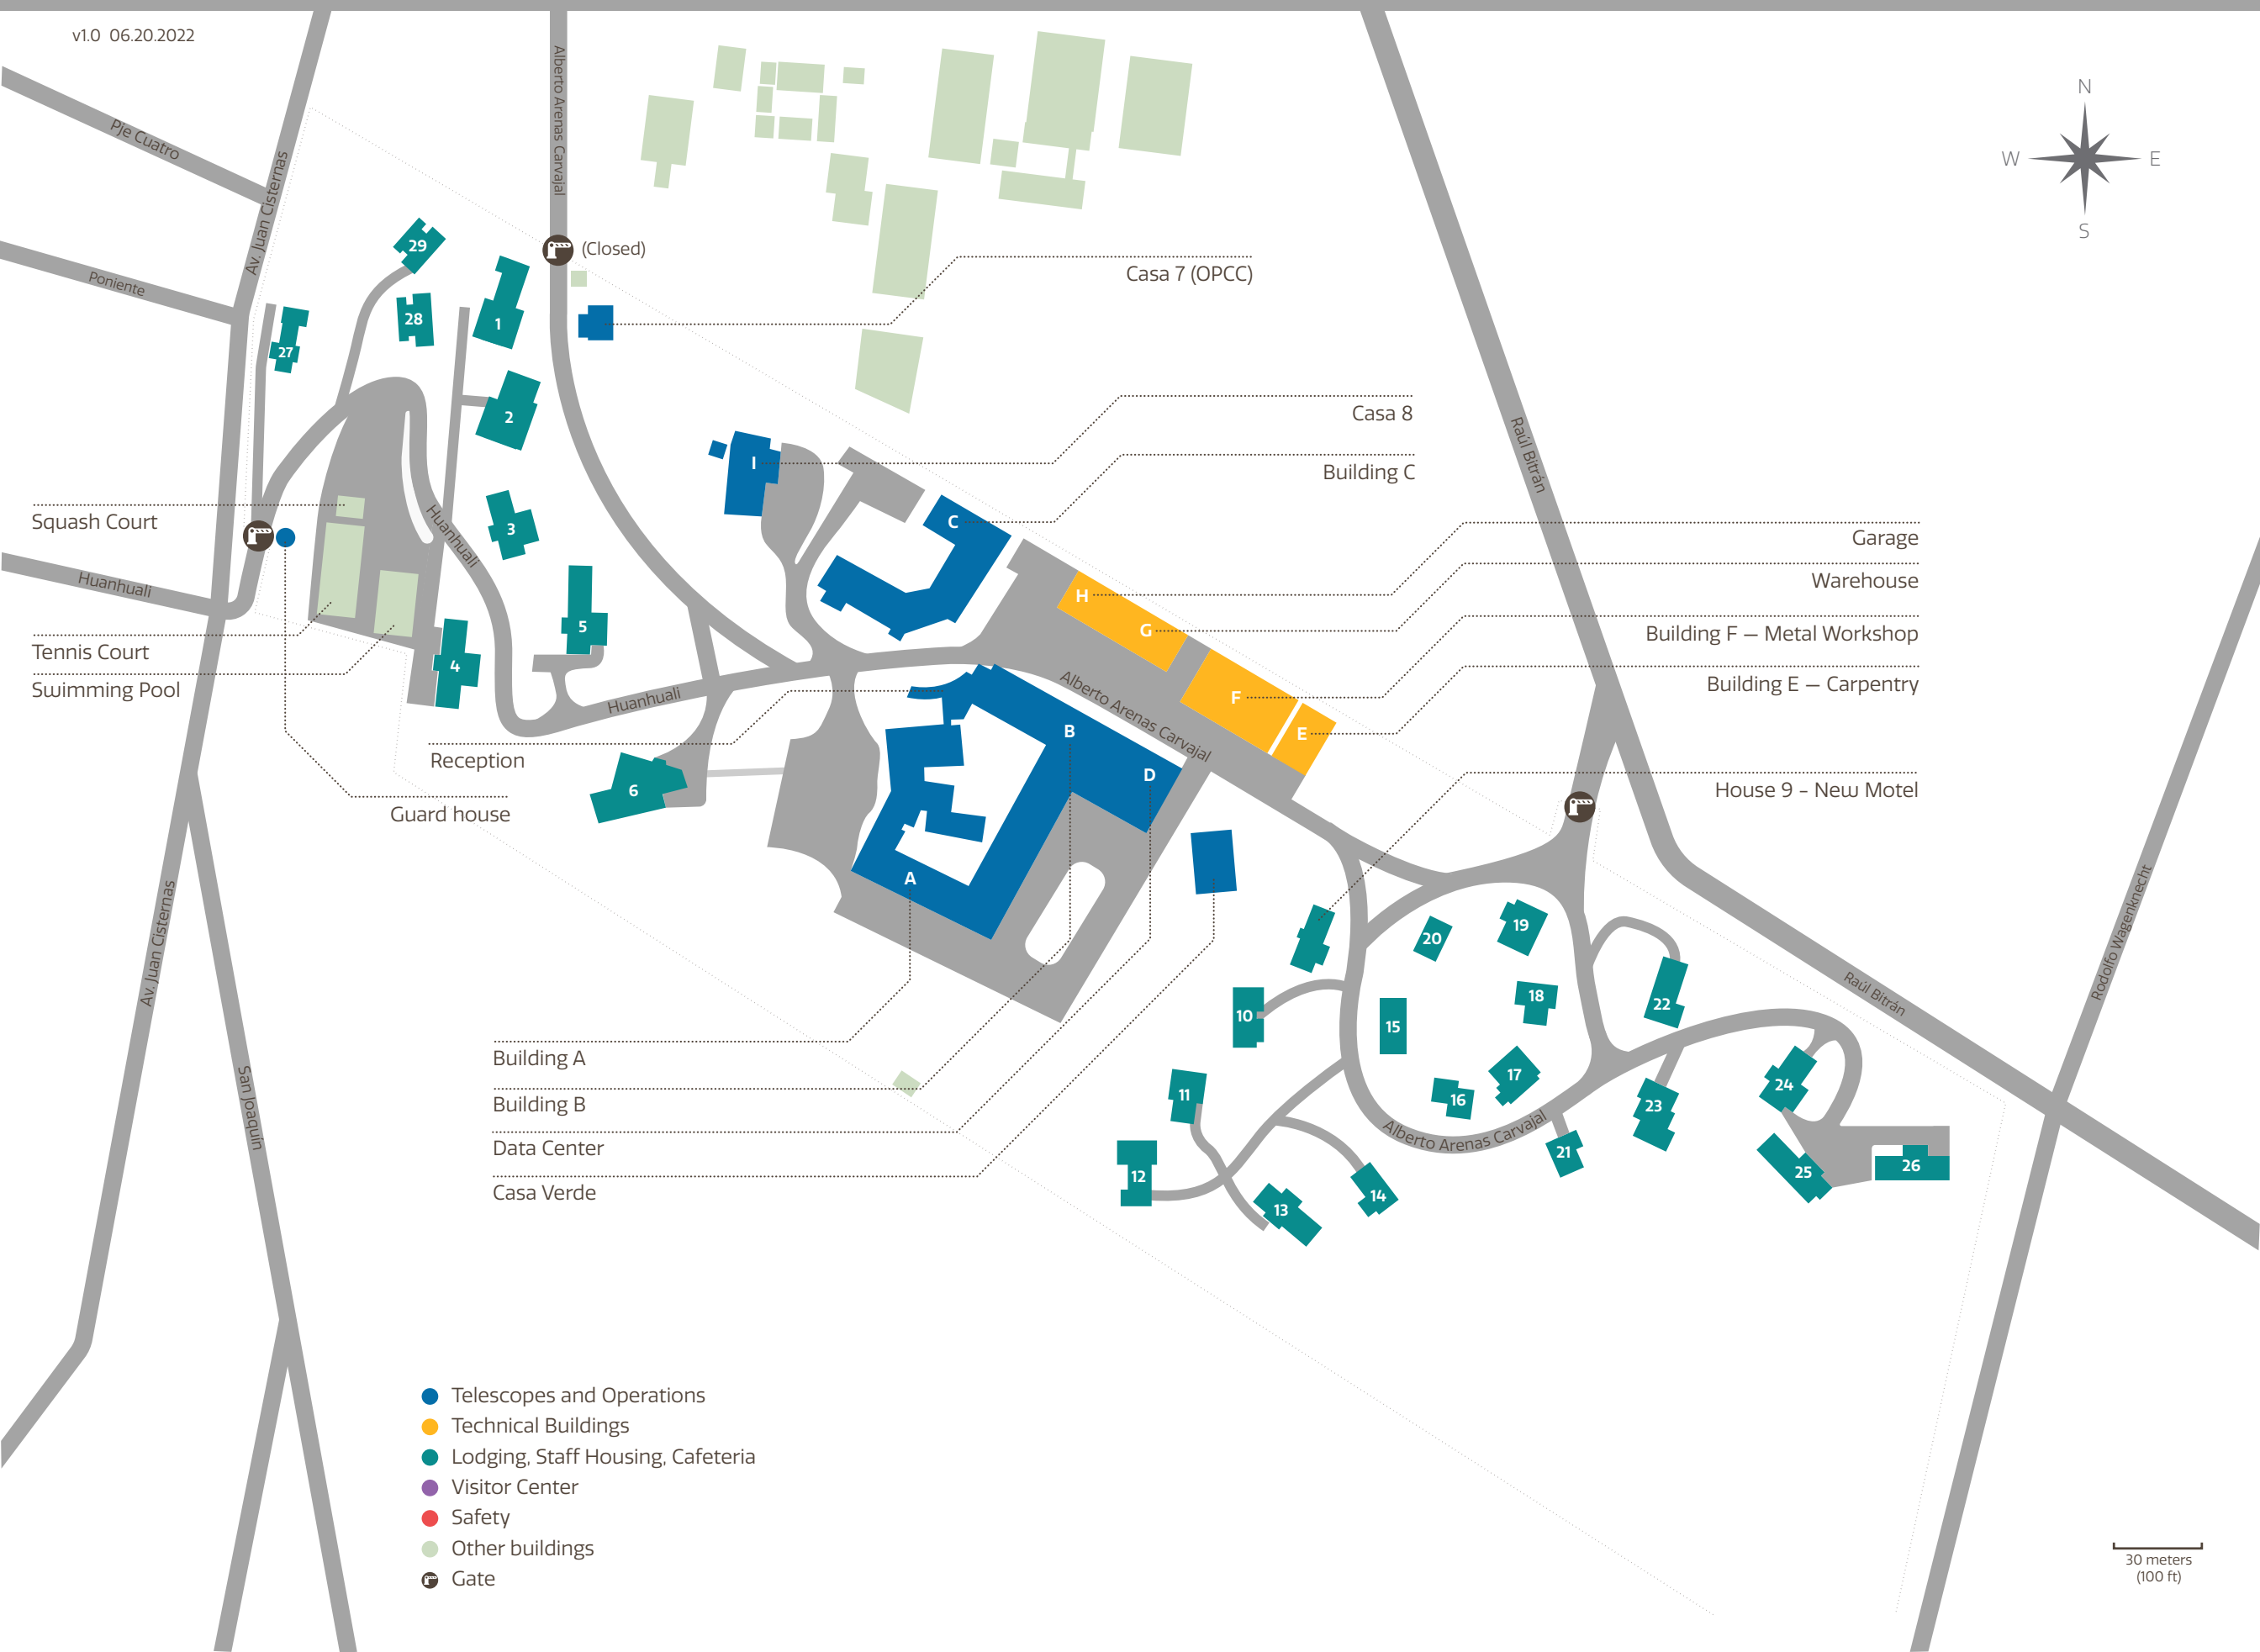

# AURA Recinto, La Serena, Chile

v1.0 06.20.2022

Squash Court  
Tennis Court  
Swimming Pool

Reception  
Guard house

Building A  
Building B  
Data Center  
Casa Verde

Casa 7 (OPCC)

Casa 8  
Building C

Garage  
Warehouse  
Building F – Metal Workshop  
Building E – Carpentry  
House 9 – New Motel

- Telescopes and Operations
- Technical Buildings
- Lodging, Staff Housing, Cafeteria
- Visitor Center
- Safety
- Other buildings
- Gate

30 meters  
(100 ft)