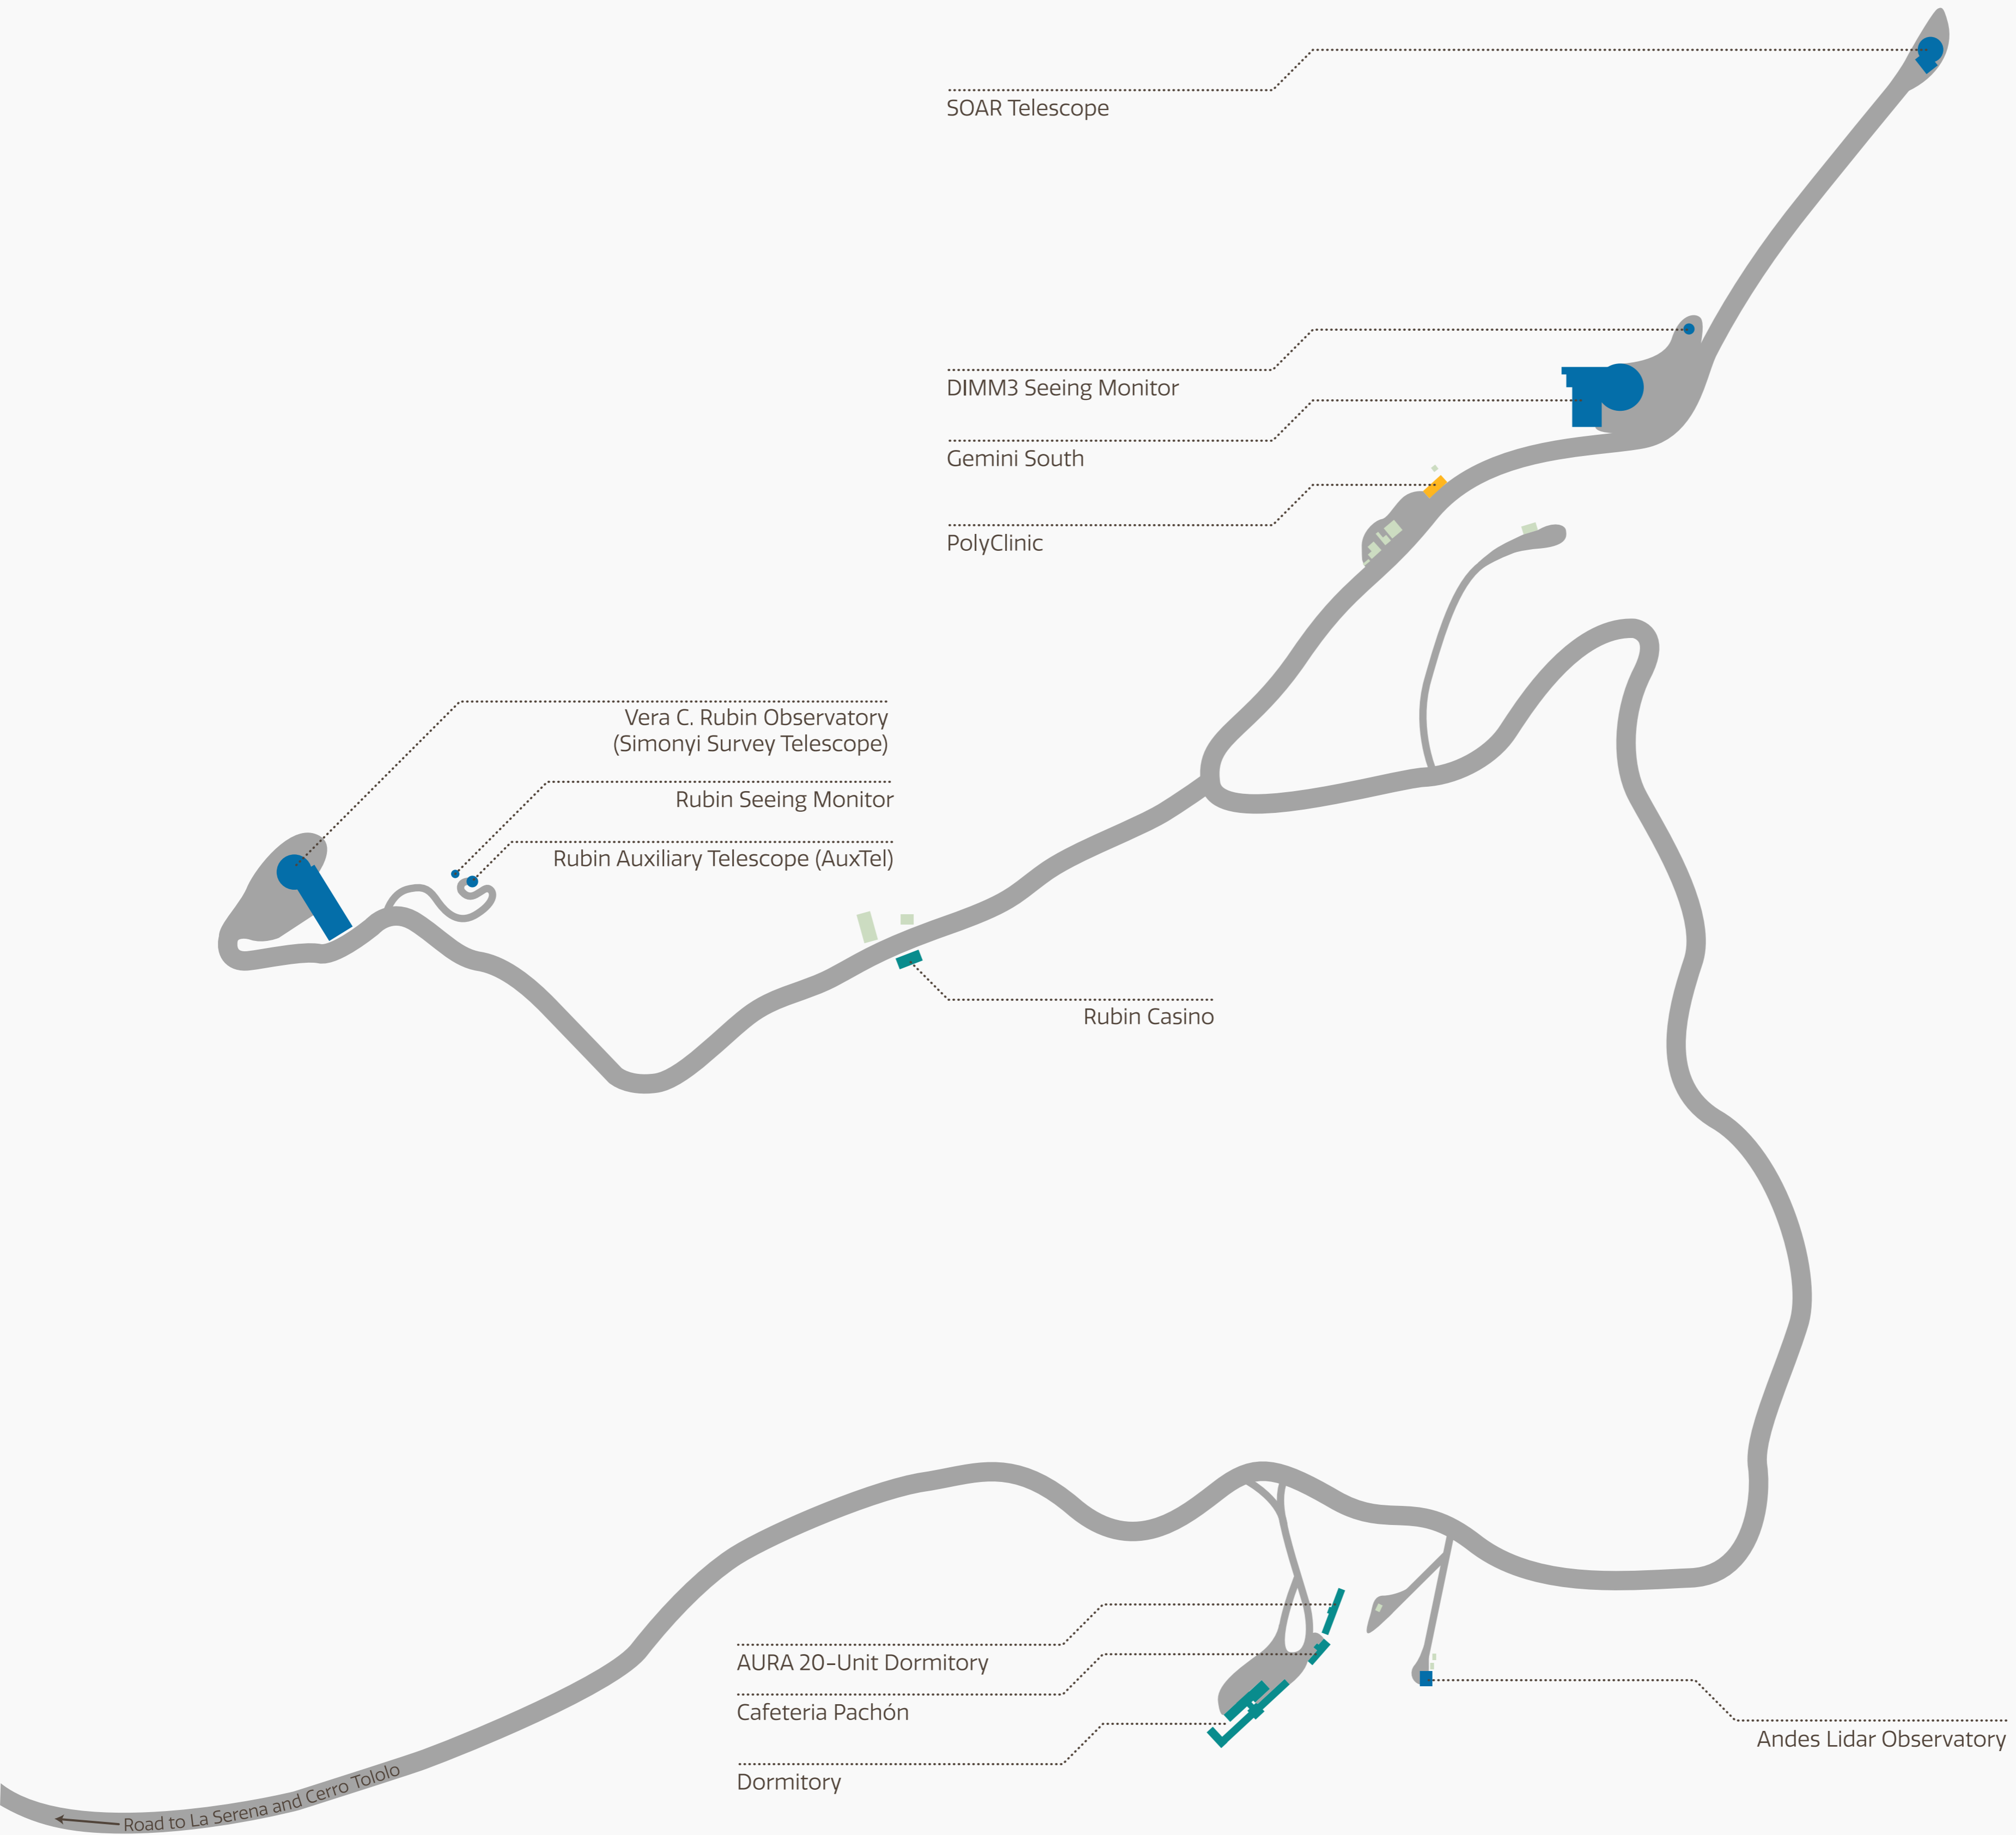

Cerro Pachón - Chile

v1.0 06.28.21

- Telescopes and Operations
- Technical Buildings
- Lodging, Staff Housing, Cafeteria
- Visitor Center
- Safety
- Other buildings

150 meter
(500 ft)