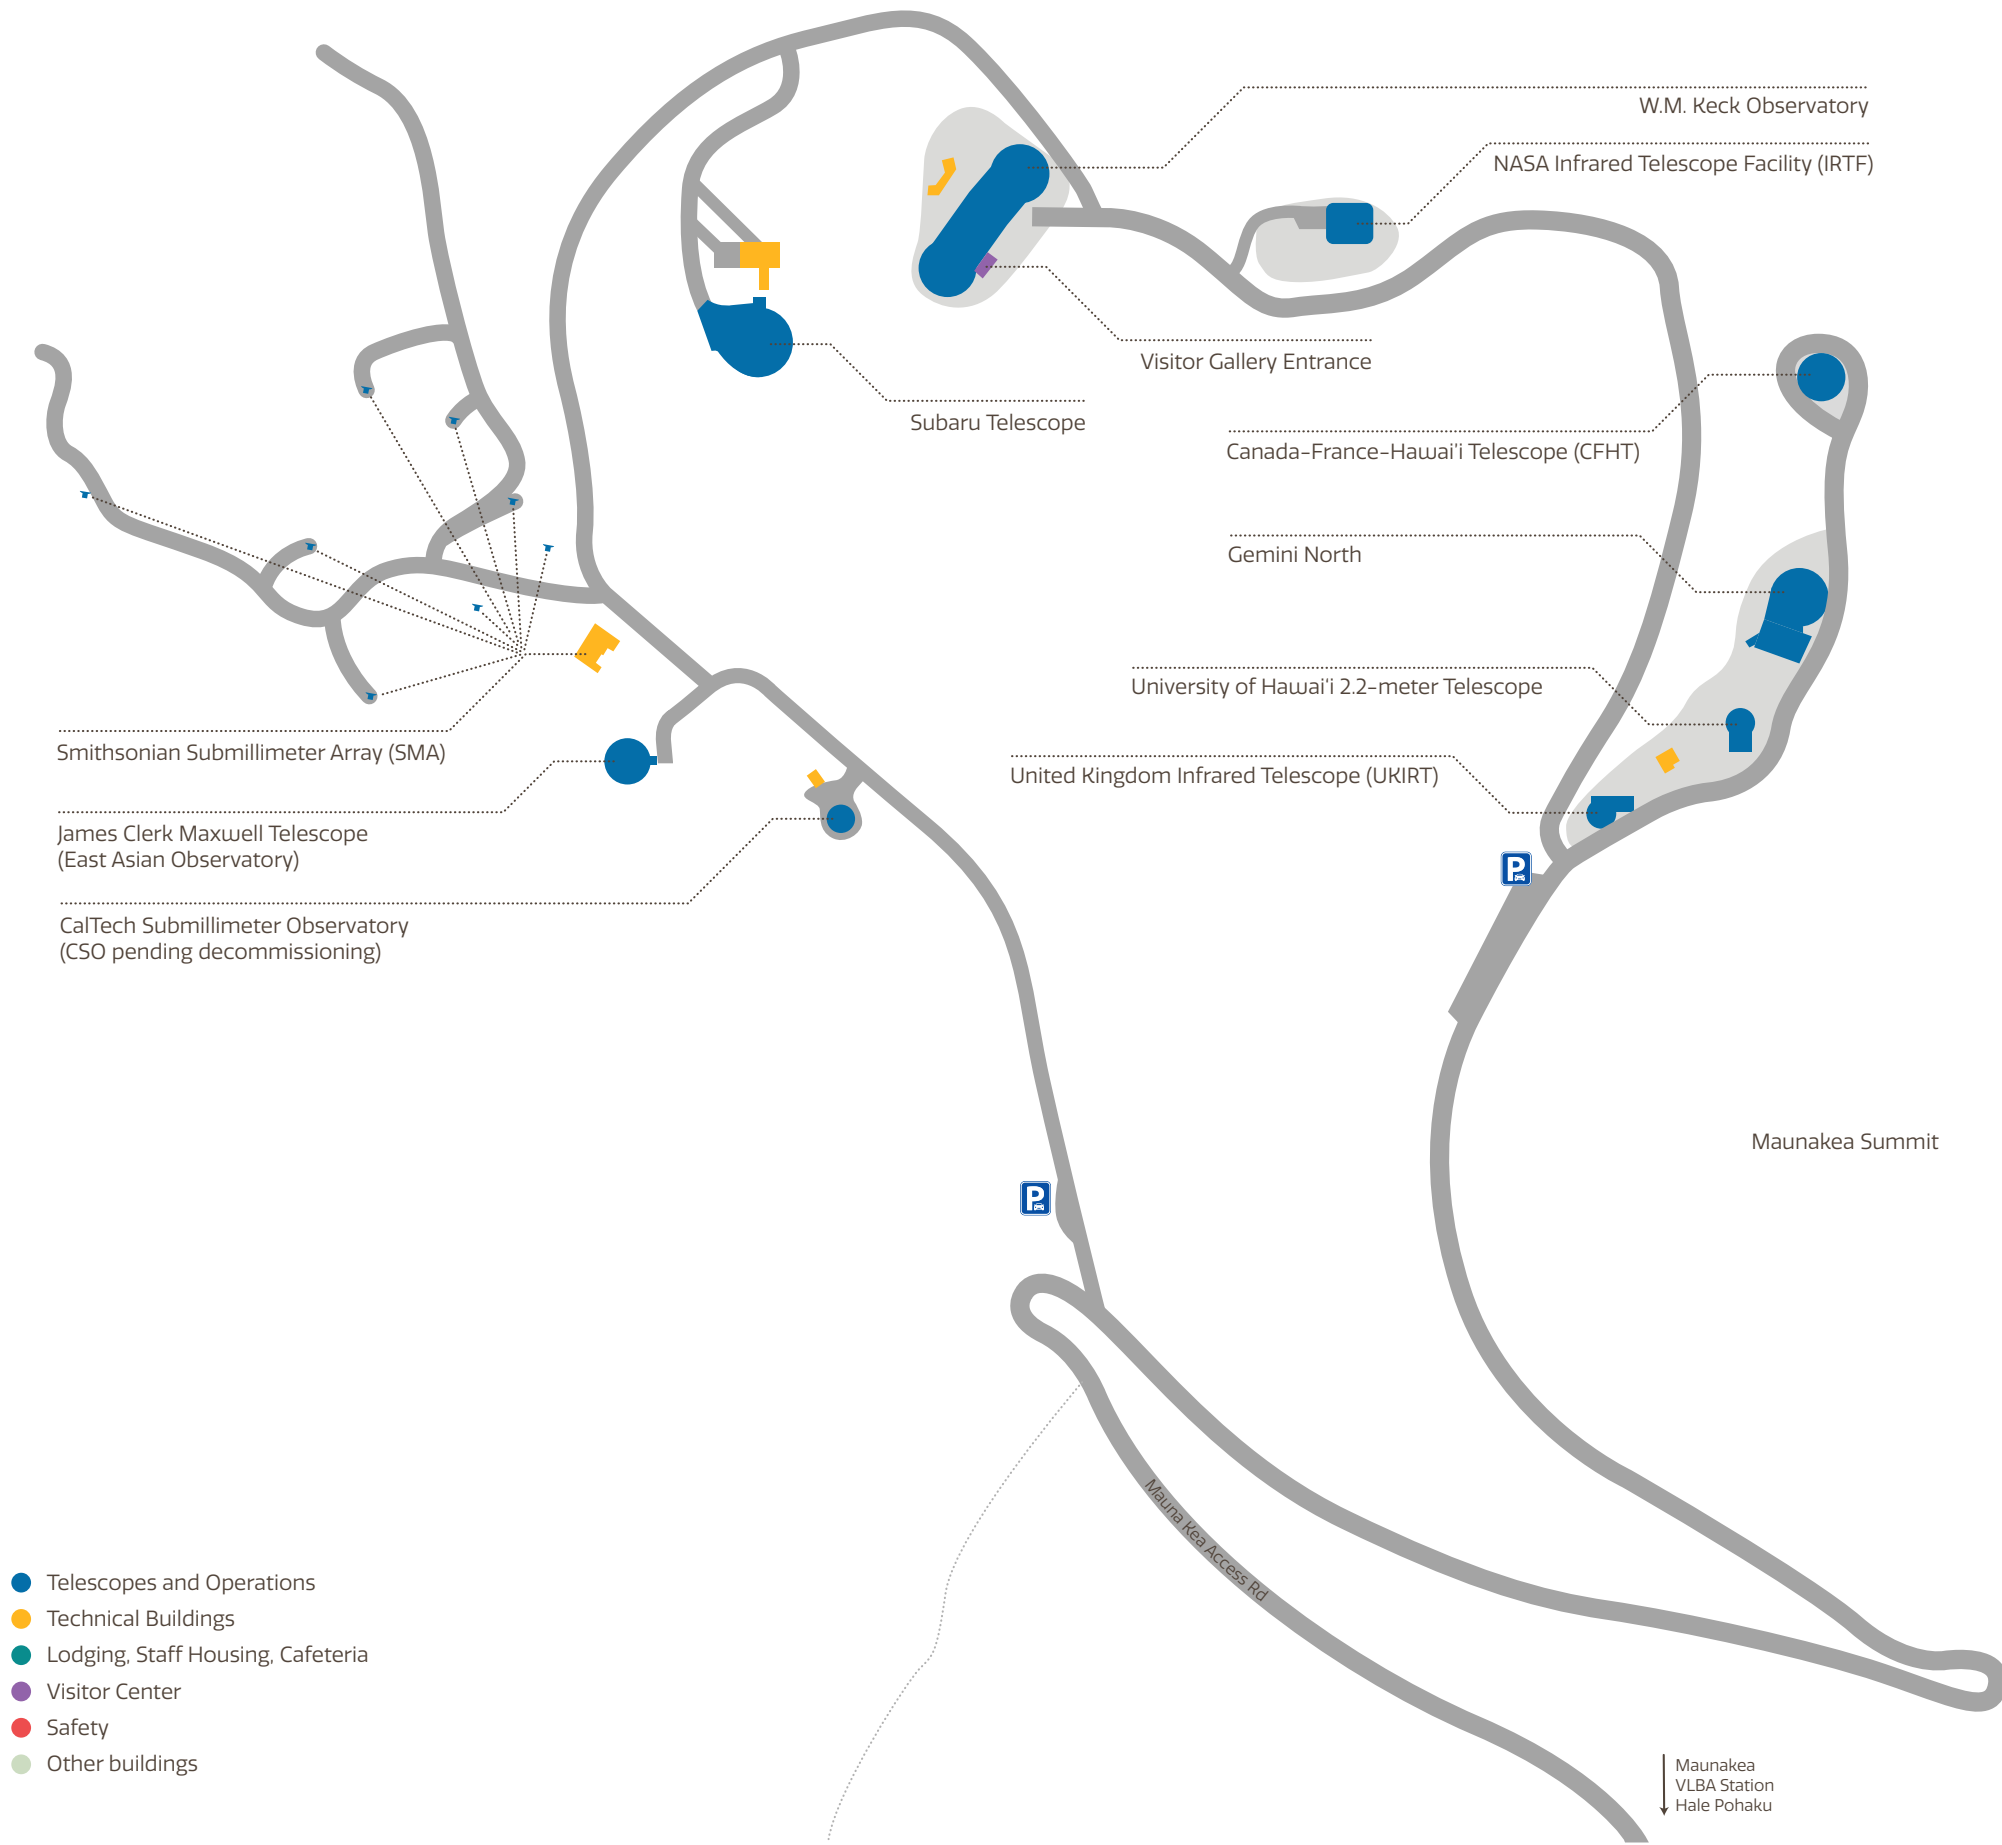

Maunakea – Hawai'i

v1.0 06.20.22

- Telescopes and Operations
- Technical Buildings
- Lodging, Staff Housing, Cafeteria
- Visitor Center
- Safety
- Other buildings

60 meters
(200 ft)